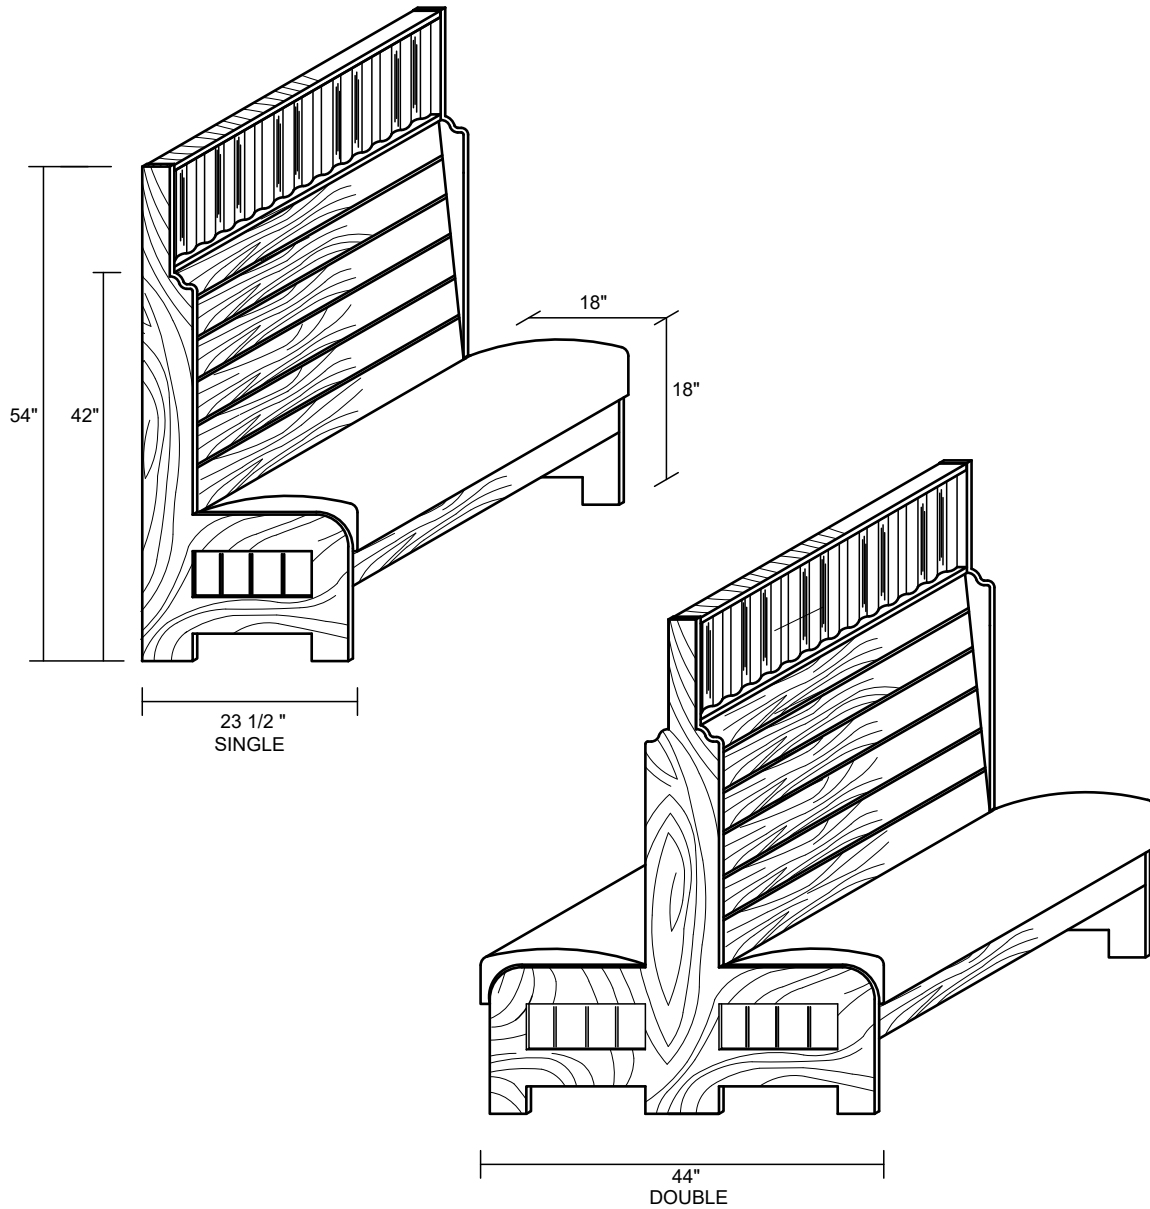

CAROLINA CUSTOM BOOTH CO.
 CAROLINA CUSTOM TABLE CO.

THE WRIGHTSVILLE

ITEM DESCRIPTION	LENGTH	DEPTH	COM REQUIREMENTS*	
			INSIDE BACK	SEAT & REMAINDER
SINGLE	48"	23 1/2 "	N/A	1.5
DOUBLE	48"	44"	N/A	3
1/2 CIRCLE	48" X 84" X 48"	23 1/2"	N/A	6
3/4 CIRCLE	48" X 84" X 84" X 48"	23 1/2"	N/A	9
WALL BENCH	ANY LENGTH	23 1/2"	N/A	0.5 / lin ft**

*THE ABOVE YARDAGES DO NOT INCLUDE THE OUTSIDE BACK
 *YARDAGES BASED ON SOLID COLORS (NO REPEATS)
 *CONTACT THE FACTORY FOR YARDAGE REQUIREMENTS FOR PATTERNS WITH REPEATS.
 **PER LINEAR FOOT YARDAGE (3 FT. MINIMUM FOR WALL BENCHES)