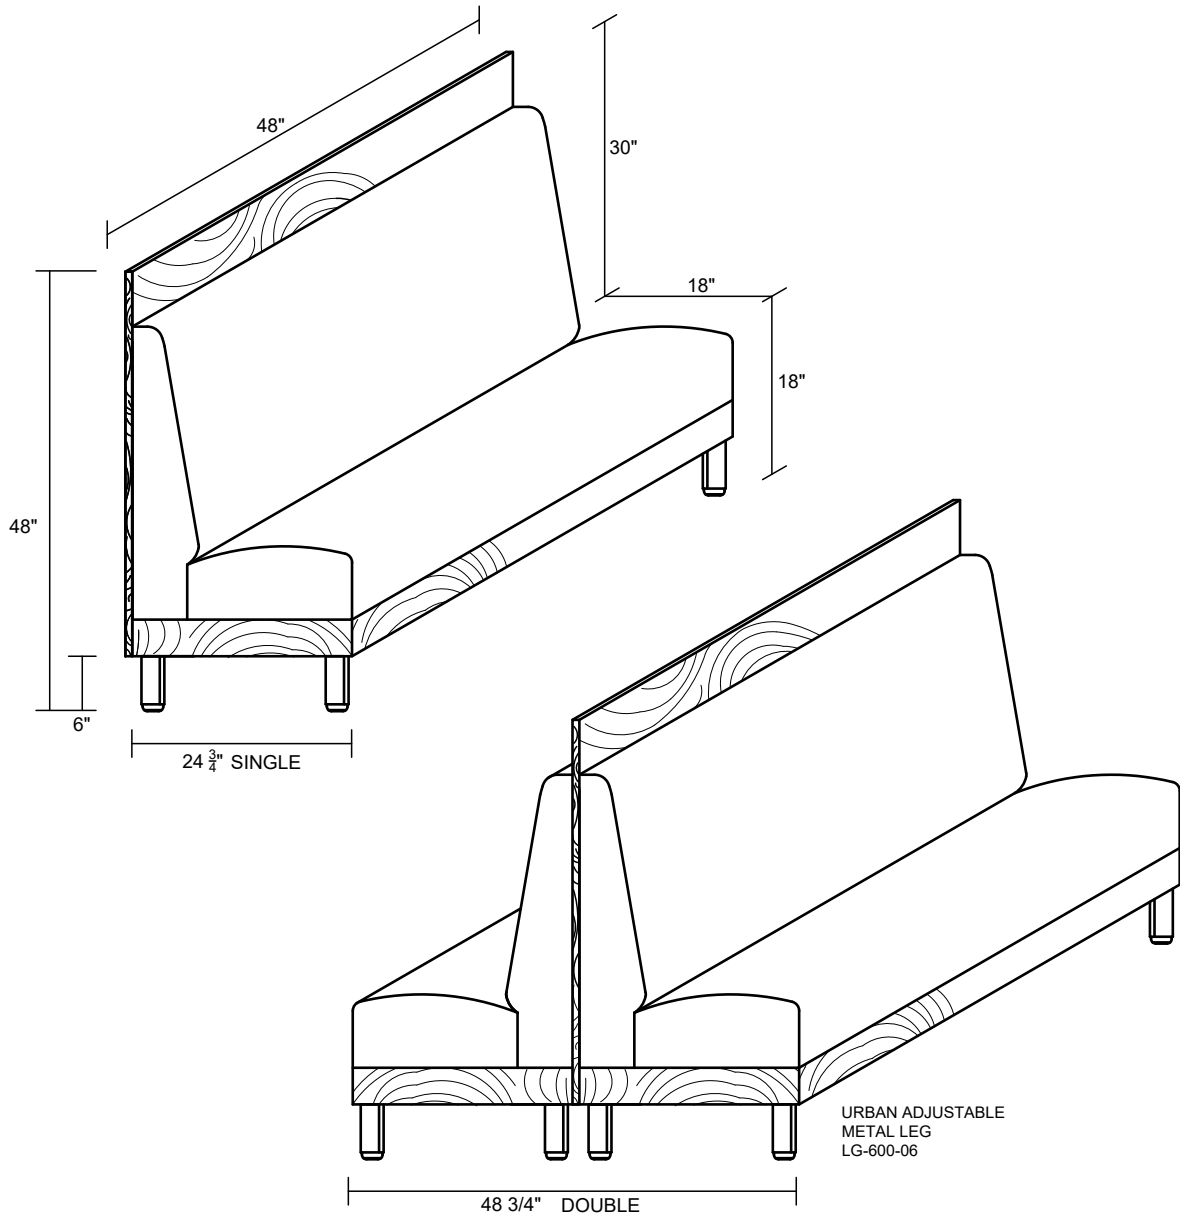

### THE WILMINGTON

ITEM DESCRIPTION	LENGTH	DEPTH	COM REQUIREMENTS*	
			INSIDE BACK	SEAT & REMAINDER
SINGLE	48"	24 3/4"	1	1.5
DOUBLE	48"	48 3/4"	2	3
1/2 CIRCLE	48" X 84" X 48"	24 3/4"	5	7
3/4 CIRCLE	48" X 84" X 84" X 48"	24 3/4"	7	9
WALL BENCH	ANY LENGTH	24 3/4"	0.25 / lin ft**	0.5 / lin ft**

\*THE ABOVE YARDAGES DO NOT INCLUDE THE OUTSIDE BACK

\*YARDAGES BASED ON SOLID COLORS (NO REPEATS)

\*CONTACT THE FACTORY FOR YARDAGE REQUIREMENTS FOR PATTERNS WITH REPEATS.

\*\*PER LINEAR FOOT YARDAGE (3 FT. MINIMUM FOR WALL BENCHES)