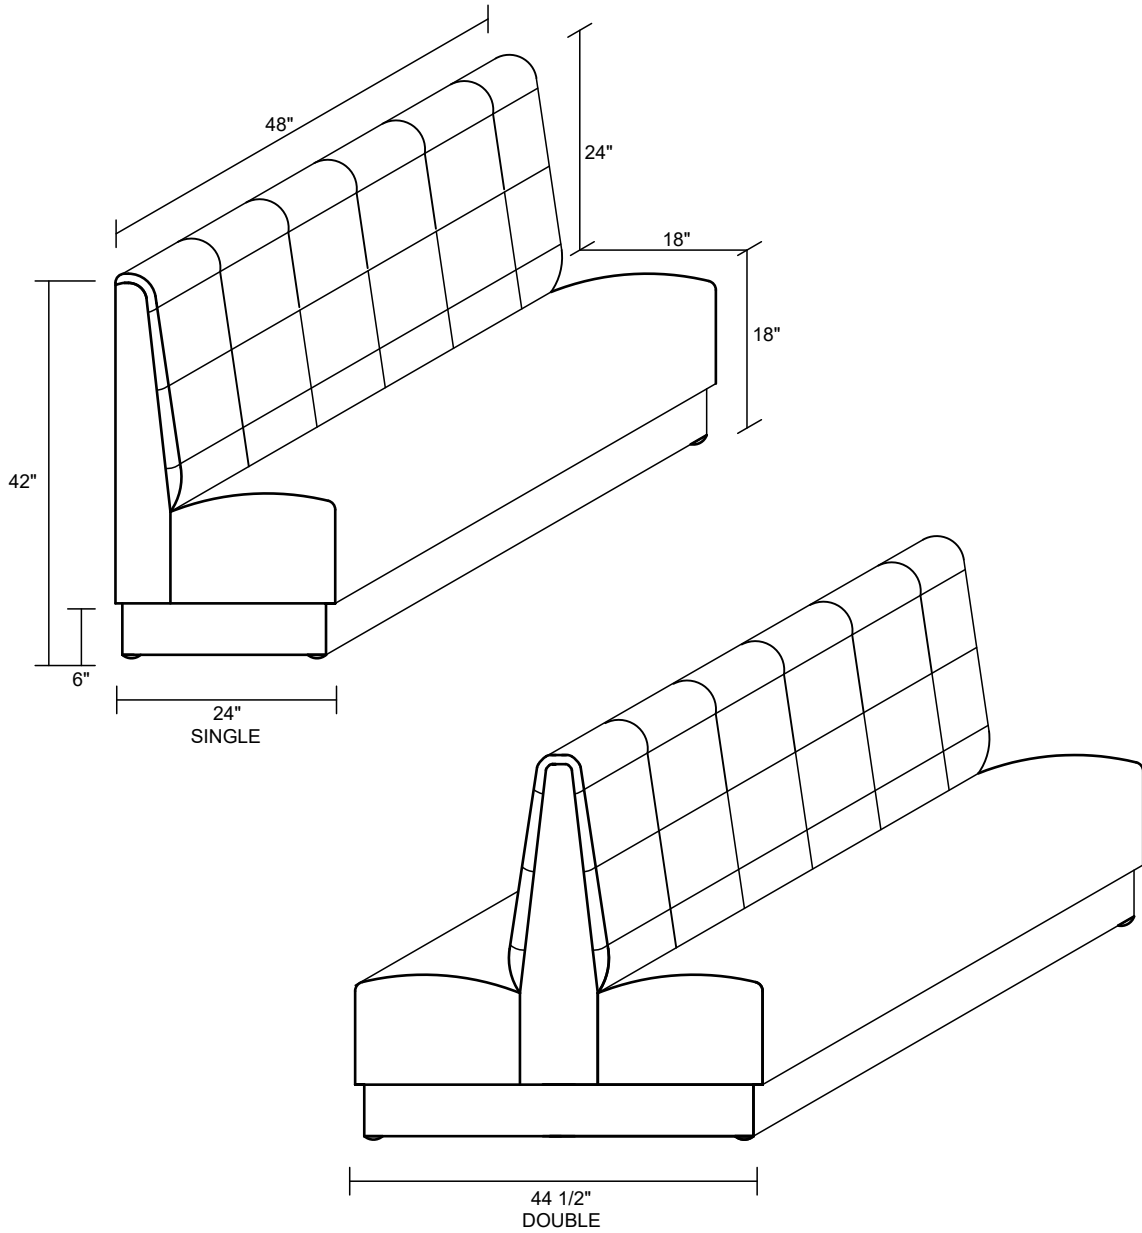

CAROLINA CUSTOM BOOTH CO.
 CAROLINA CUSTOM TABLE CO.

THE SOPHIA

ITEM DESCRIPTION	LENGTH	DEPTH	COM REQUIREMENTS*	
			INSIDE BACK	SEAT & REMAINDER
SINGLE	48"	24"	1	1.5
DOUBLE	48"	44 1/2"	2	3
1/2 CIRCLE	48" X 84" X 48"	24"	5	7
3/4 CIRCLE	48" X 84" X 84" X 48"	24"	7	9
WALL BENCH	ANY LENGTH	24"	0.25 / lin ft**	0.5 / lin ft**

*THE ABOVE YARDAGES DO NOT INCLUDE THE OUTSIDE BACK

**YARDAGES BASED ON SOLID COLORS (NO REPEATS)

*CONTACT THE FACTORY FOR YARDAGE REQUIREMENTS FOR PATTERNS WITH REPEATS.

**PER LINEAR FOOT YARDAGE (3 FT. MINIMUM FOR WALL BENCHES)