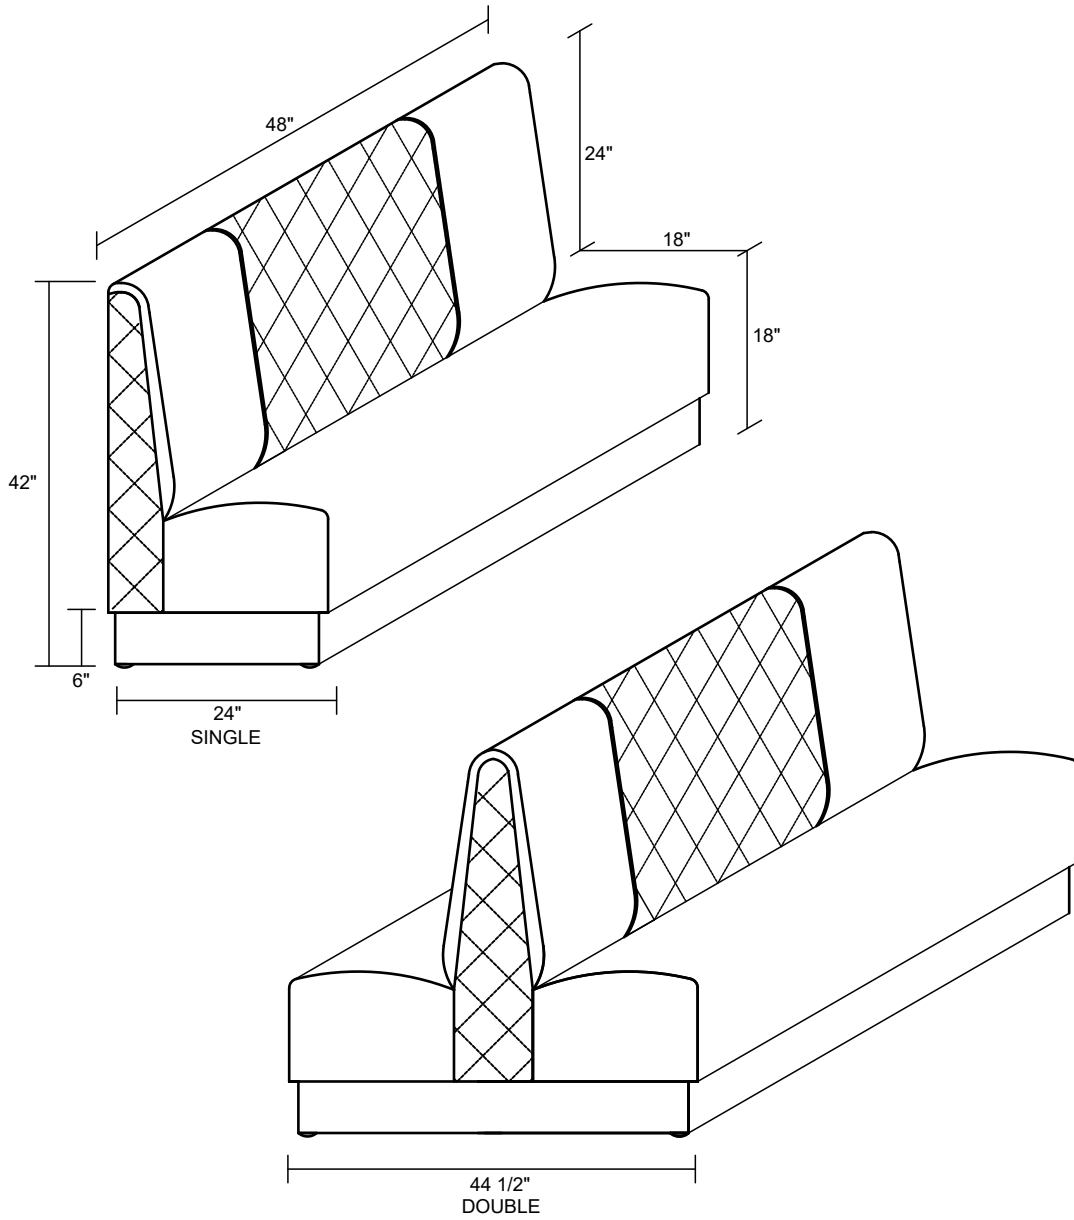

CAROLINA CUSTOM BOOTH CO.
 CAROLINA CUSTOM TABLE CO.

THE SHELBY

ITEM DESCRIPTION	LENGTH	DEPTH	COM REQUIREMENTS*	
			INSIDE BACK	SEAT & REMAINDER
SINGLE	48"	24"	1	1.5
DOUBLE	48"	44 1/2"	2	3
1/2 CIRCLE	48" X 84" X 48"	24"	5	7
3/4 CIRCLE	48 X 84" X 84" X 48"	24"	7	9
WALL BENCH	ANY LENGTH	24"	0.25 / lin ft**	0.5 / lin ft**

*THE ABOVE YARDAGES DO NOT INCLUDE THE OUTSIDE BACK

*YARDAGES BASED ON SOLID COLORS (NO REPEATS)

*CONTACT THE FACTORY FOR YARDAGE REQUIREMENTS FOR PATTERNS WITH REPEATS.

**PER LINEAR FOOT YARDAGE (3 FT. MINIMUM FOR WALL BENCHES)