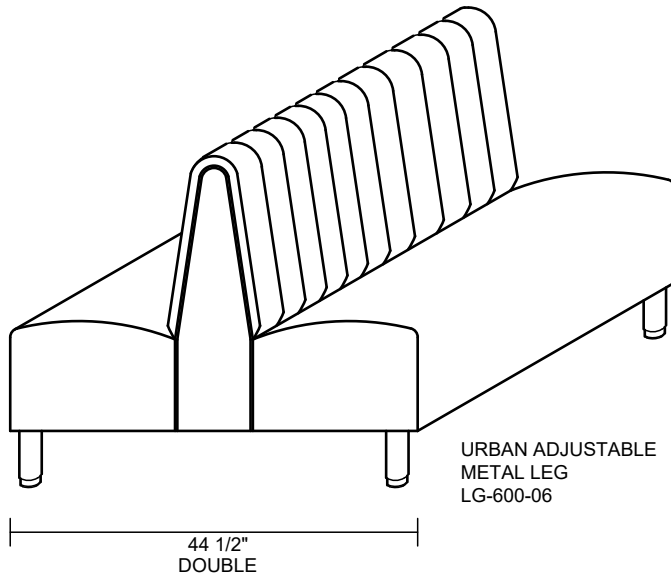

CAROLINA CUSTOM BOOTH CO.
 CAROLINA CUSTOM TABLE CO.

THE ROCKY MOUNT

ITEM DESCRIPTION	LENGTH	DEPTH	COM REQUIREMENTS*	
			INSIDE BACK	SEAT & REMAINDER
SINGLE	48"	24"	1.75	3
DOUBLE	48"	44 1/2"	3.5	4
1/2 CIRCLE	48" X 84" X 48"	24"	8	8
3/4 CIRCLE	48" X 84" X 84" X 48"	24"	11	11
WALL BENCH	ANY LENGTH	24"	0.5 / lin ft**	0.75 / lin ft**

*THE ABOVE YARDAGES DO NOT INCLUDE THE OUTSIDE BACK

*YARDAGES BASED ON SOLID COLORS (NO REPEATS)

*CONTACT THE FACTORY FOR YARDAGE REQUIREMENTS FOR PATTERNS WITH REPEATS.

**PER LINEAR FOOT YARDAGE (3 FT. MINIMUM FOR WALL BENCHES)