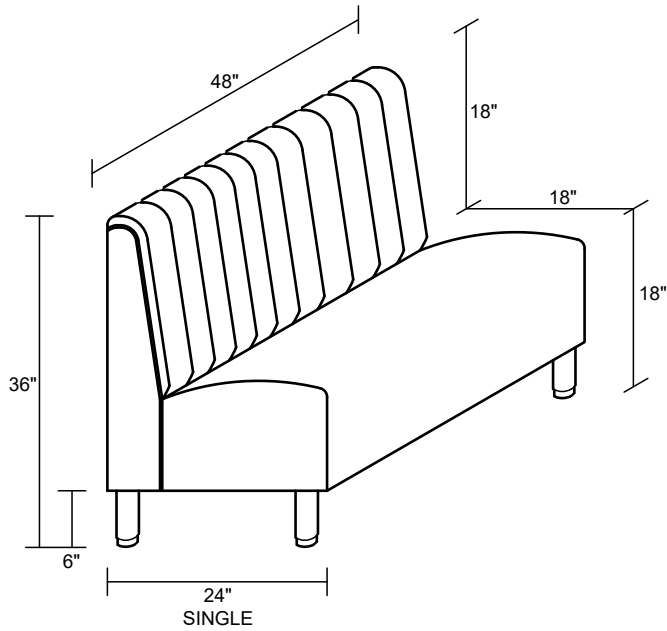

CAROLINA CUSTOM BOOTH CO.
 CAROLINA CUSTOM TABLE CO.

THE ROCKY MOUNT

ITEM DESCRIPTION	LENGTH	DEPTH	COM REQUIREMENTS*	
			INSIDE BACK	SEAT & REMAINDER
SINGLE	48"	24"	1.75	3
DOUBLE	48"	44 1/2"	3.5	4
1/2 CIRCLE	48" X 84" X 48"	24"	8	8
3/4 CIRCLE	48" X 84" X 84" X 48"	24"	11	11
WALL BENCH	ANY LENGTH	24"	0.5 / lin ft**	0.75 / lin ft**

*THE ABOVE YARDAGES DO NOT INCLUDE THE OUTSIDE BACK

*YARDAGES BASED ON SOLID COLORS (NO REPEATS)

*CONTACT THE FACTORY FOR YARDAGE REQUIREMENTS FOR PATTERNS WITH REPEATS.

**PER LINEAR FOOT YARDAGE (3 FT. MINIMUM FOR WALL BENCHES)