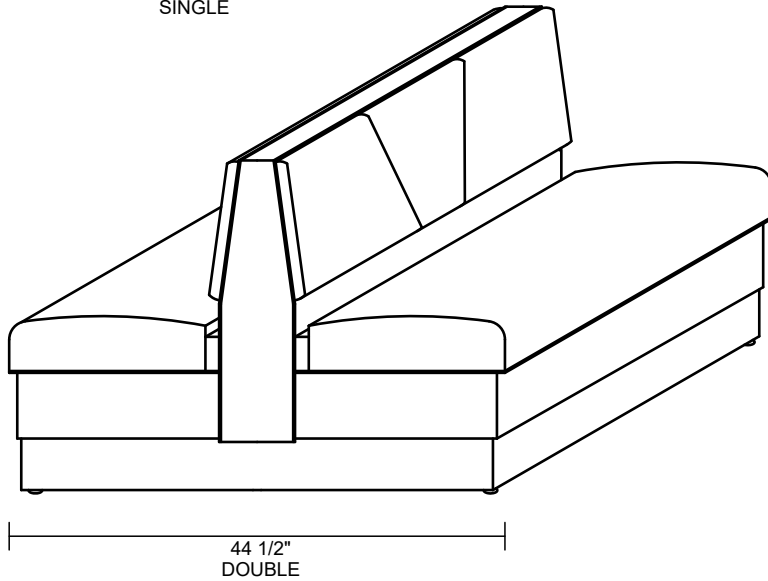

CAROLINA CUSTOM BOOTH CO.
 CAROLINA CUSTOM TABLE CO.

THE OLDIES

ITEM DESCRIPTION	LENGTH	DEPTH	COM REQUIREMENTS*	
			INSIDE BACK	SEAT & REMAINDER
SINGLE	48"	24"	1.5	3
DOUBLE	48"	44 1/2"	3	4
1/2 CIRCLE	48" X 84" X 48"	24"	7.5	8
3/4 CIRCLE	48" X 84" X 84" X 48"	24"	10.5	11
WALL BENCH	ANY LENGTH	24"	0.5 / lin ft**	0.75 / lin ft**

*THE ABOVE YARDAGES DO NOT INCLUDE THE OUTSIDE BACK

*YARDAGES BASED ON SOLID COLORS (NO REPEATS)

*CONTACT THE FACTORY FOR YARDAGE REQUIREMENTS FOR PATTERNS WITH REPEATS.

**PER LINEAR FOOT YARDAGE (3 FT. MINIMUM FOR WALL BENCHES)