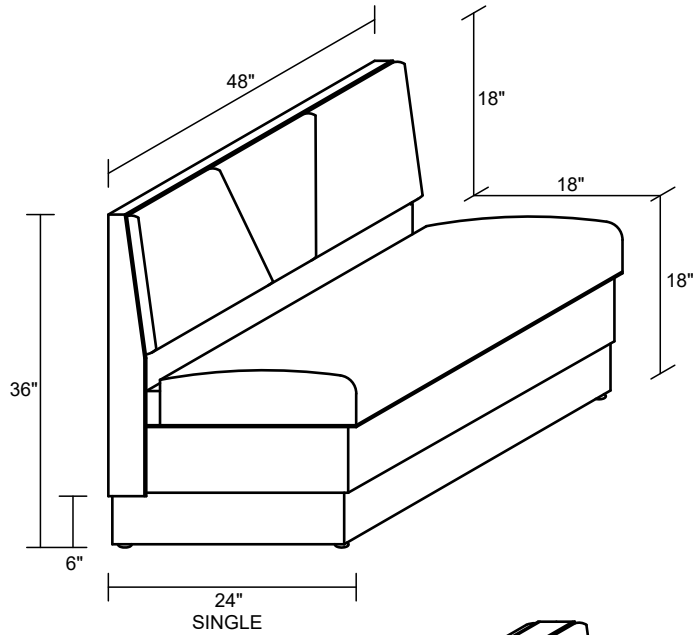

CAROLINA CUSTOM BOOTH CO.
 CAROLINA CUSTOM TABLE CO.

THE OLDIES

ITEM DESCRIPTION	LENGTH	DEPTH	COM REQUIREMENTS*	
			INSIDE BACK	SEAT & REMAINDER
SINGLE	48"	24"	1.5	3
DOUBLE	48"	44 1/2"	3	4
1/2 CIRCLE	48" X 84" X 48"	24"	7.5	8
3/4 CIRCLE	48" X 84" X 84" X 48"	24"	10.5	11
WALL BENCH	ANY LENGTH	24"	0.5 / lin ft**	0.75 / lin ft**

*THE ABOVE YARDAGES DO NOT INCLUDE THE OUTSIDE BACK

*YARDAGES BASED ON SOLID COLORS (NO REPEATS)

*CONTACT THE FACTORY FOR YARDAGE REQUIREMENTS FOR PATTERNS WITH REPEATS.

**PER LINEAR FOOT YARDAGE (3 FT. MINIMUM FOR WALL BENCHES)