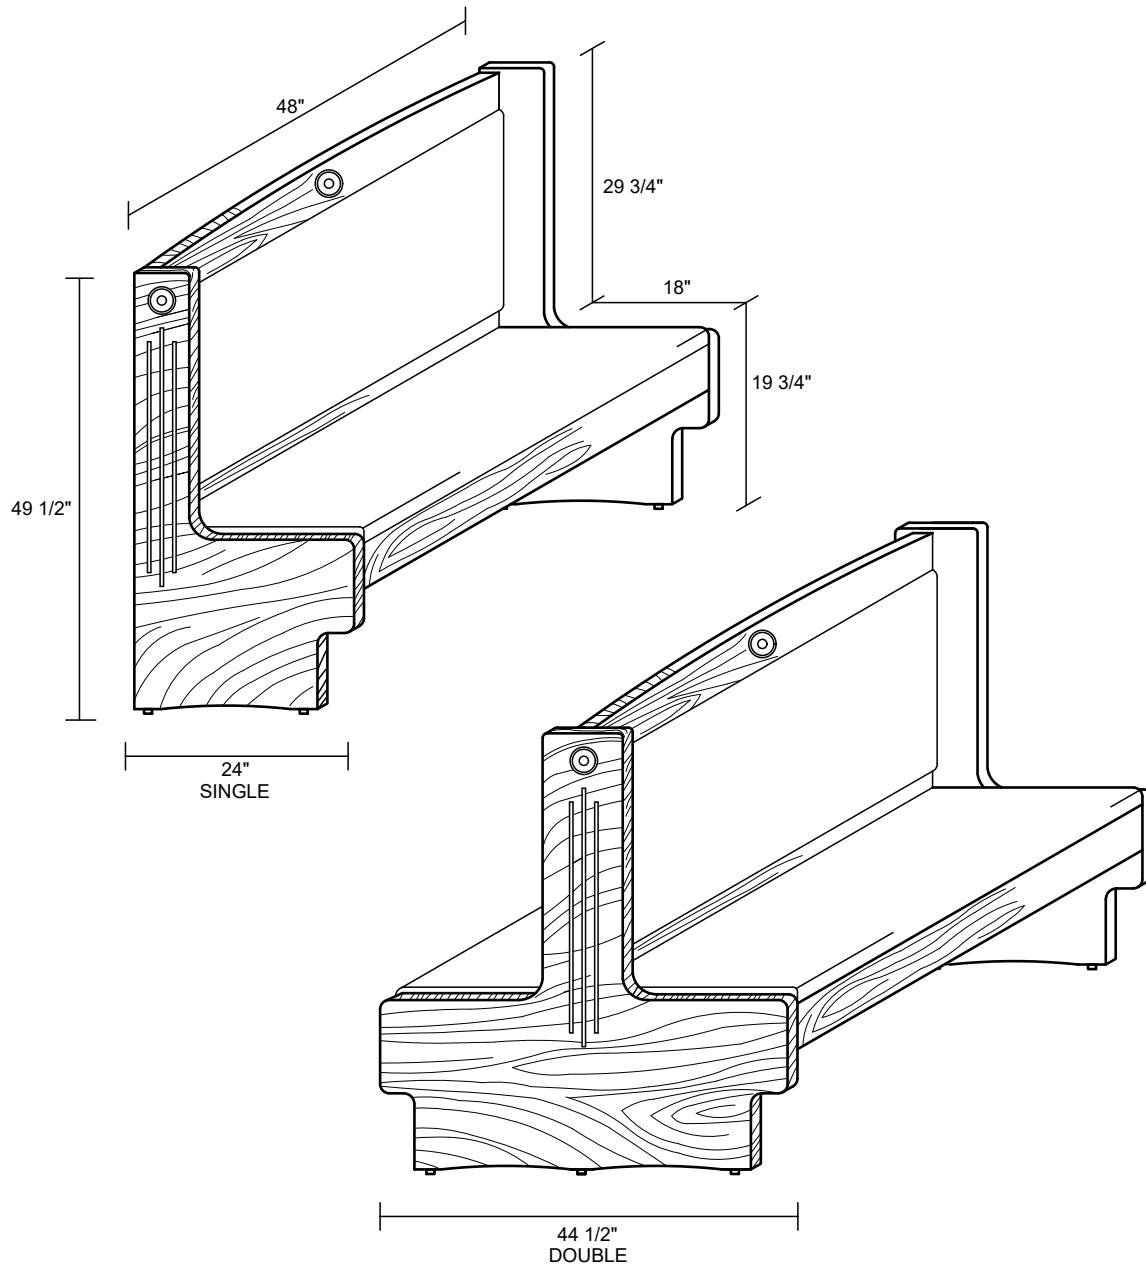

CAROLINA CUSTOM BOOTH CO.
 CAROLINA CUSTOM TABLE CO.

THE OCRACOCKE

ITEM DESCRIPTION	LENGTH	DEPTH	COM REQUIREMENTS*	
			INSIDE BACK	SEAT & REMAINDER
SINGLE	48"	24"	1.25	1.5
DOUBLE	48"	44 1/2"	2.5	3
1/2 CIRCLE	48" x 84" x 48"	24"	6	7
3/4 CIRCLE	48" x 84" x 84" x 48"	24"	8	9
WALL BENCH	ANY LENGTH	24"	0.5 / lin ft**	0.5 / lin ft**

*THE ABOVE YARDAGES DO NOT INCLUDE THE OUTSIDE BACK

*YARDAGES BASED ON SOLID COLORS (NO REPEATS)

*CONTACT THE FACTORY FOR YARDAGE REQUIREMENTS FOR PATTERNS WITH REPEATS.

**PER LINEAR FOOT YARDAGE (3 FT. MINIMUM FOR WALL BENCHES)