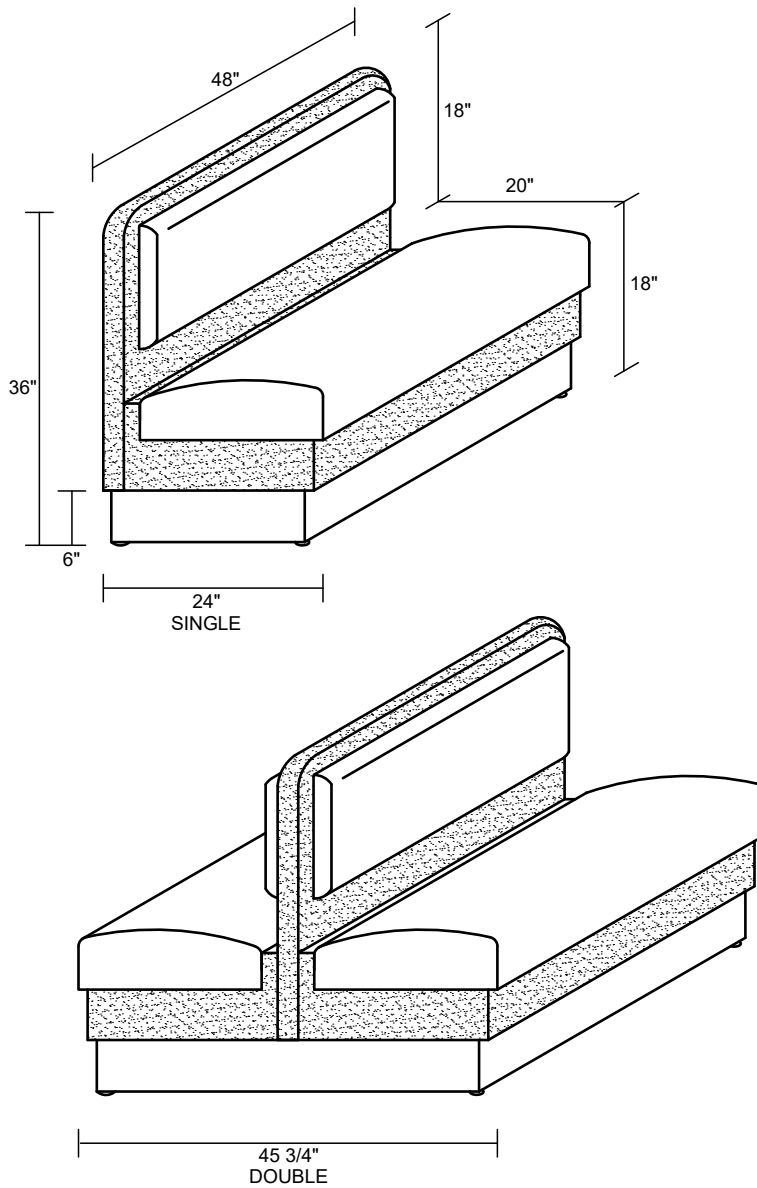

CAROLINA CUSTOM BOOTH CO.
 CAROLINA CUSTOM TABLE CO.

THE LEXINGTON

ITEM DESCRIPTION	LENGTH	DEPTH	COM REQUIREMENTS*	
			INSIDE BACK	SEAT & REMAINDER
SINGLE	48"	24"	1	1.5
DOUBLE	48"	45 3/4"	2	3
1/2 CIRCLE	48" x 84" x 48"	24"	5	7
3/4 CIRCLE	48" x 84" x 84" x 48"	24"	7	9
WALL BENCH	ANY LENGTH	24"	0.25 / lin ft**	0.5 / lin ft**

*THE ABOVE YARDAGES DO NOT INCLUDE THE OUTSIDE BACK

**YARDAGES BASED ON SOLID COLORS (NO REPEATS)

*CONTACT THE FACTORY FOR YARDAGE REQUIREMENTS FOR PATTERNS WITH REPEATS.

**PER LINEAR FOOT YARDAGE (3 FT. MINIMUM FOR WALL BENCHES)