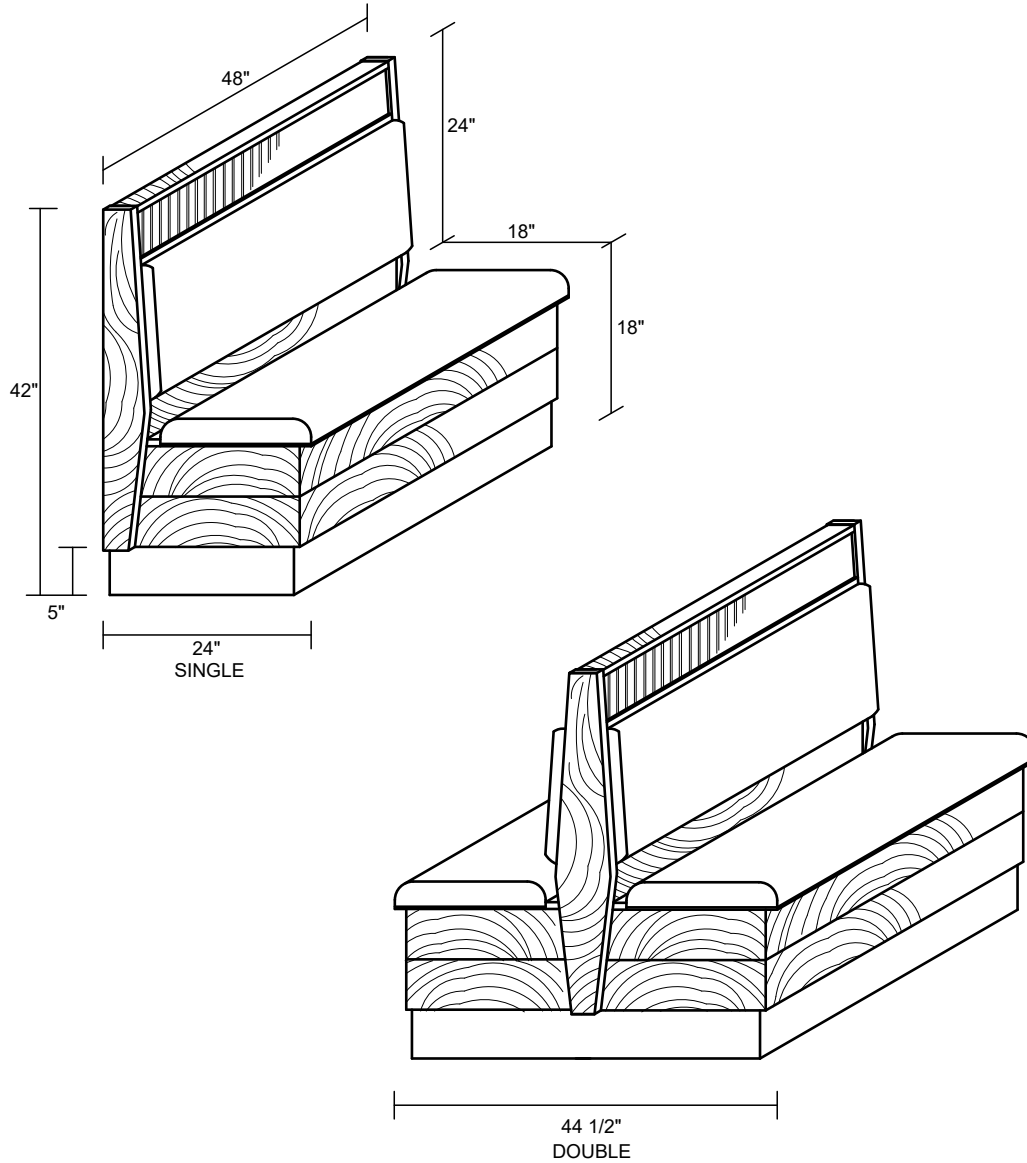

### THE HIGHLAND

ITEM DESCRIPTION	LENGTH	DEPTH	COM REQUIREMENTS*	
			INSIDE BACK	SEAT & REMAINDER
SINGLE	48"	24"	1	1.5
DOUBLE	48"	44 1/2"	2	3
1/2 CIRCLE	48" X 84" X 48"	24"	5	7
3/4 CIRCLE	48" X 84" X 84" X 48"	24"	7	9
WALL BENCH	ANY LENGTH	24"	0.25 / lin ft**	0.5 / lin ft**

\*THE ABOVE YARDAGES DO NOT INCLUDE THE OUTSIDE BACK  
 \*YARDAGES BASED ON SOLID COLORS (NO REPEATS)  
 \*CONTACT THE FACTORY FOR YARDAGE REQUIREMENTS FOR PATTERNS WITH REPEATS.  
 \*\*PER LINEAR FOOT YARDAGE (3 FT. MINIMUM FOR WALL BENCHES)