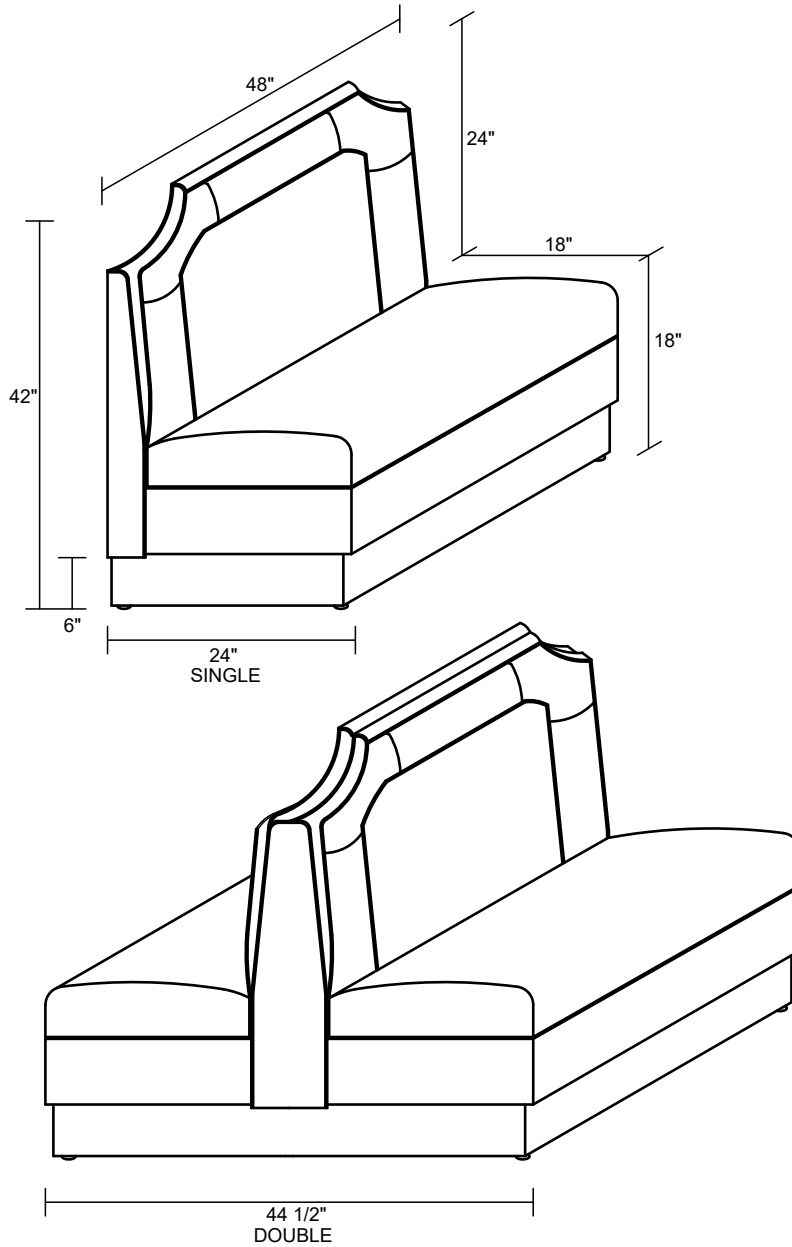

CAROLINA CUSTOM BOOTH CO.
 CAROLINA CUSTOM TABLE CO.

THE GRANDOVER

ITEM DESCRIPTION	LENGTH	DEPTH	COM REQUIREMENTS*	
			INSIDE BACK	SEAT & REMAINDER
SINGLE	48"	24"	1	4
DOUBLE	48"	44 1/2"	2	6.25
1/2 CIRCLE	48" X 84" X 48"	24"	6	9
3/4 CIRCLE	48" X 84" X 84" X 48"	24"	9	12
WALL BENCH	ANY LENGTH	24"	0.25 / lin ft**	1 / lin ft**

*THE ABOVE YARDAGES DO NOT INCLUDE THE OUTSIDE BACK
 *YARDAGES BASED ON SOLID COLORS (NO REPEATS)
 *CONTACT THE FACTORY FOR YARDAGE REQUIREMENTS FOR PATTERNS WITH REPEATS.
 **PER LINEAR FOOT YARDAGE (3 FT. MINIMUM FOR WALL BENCHES)