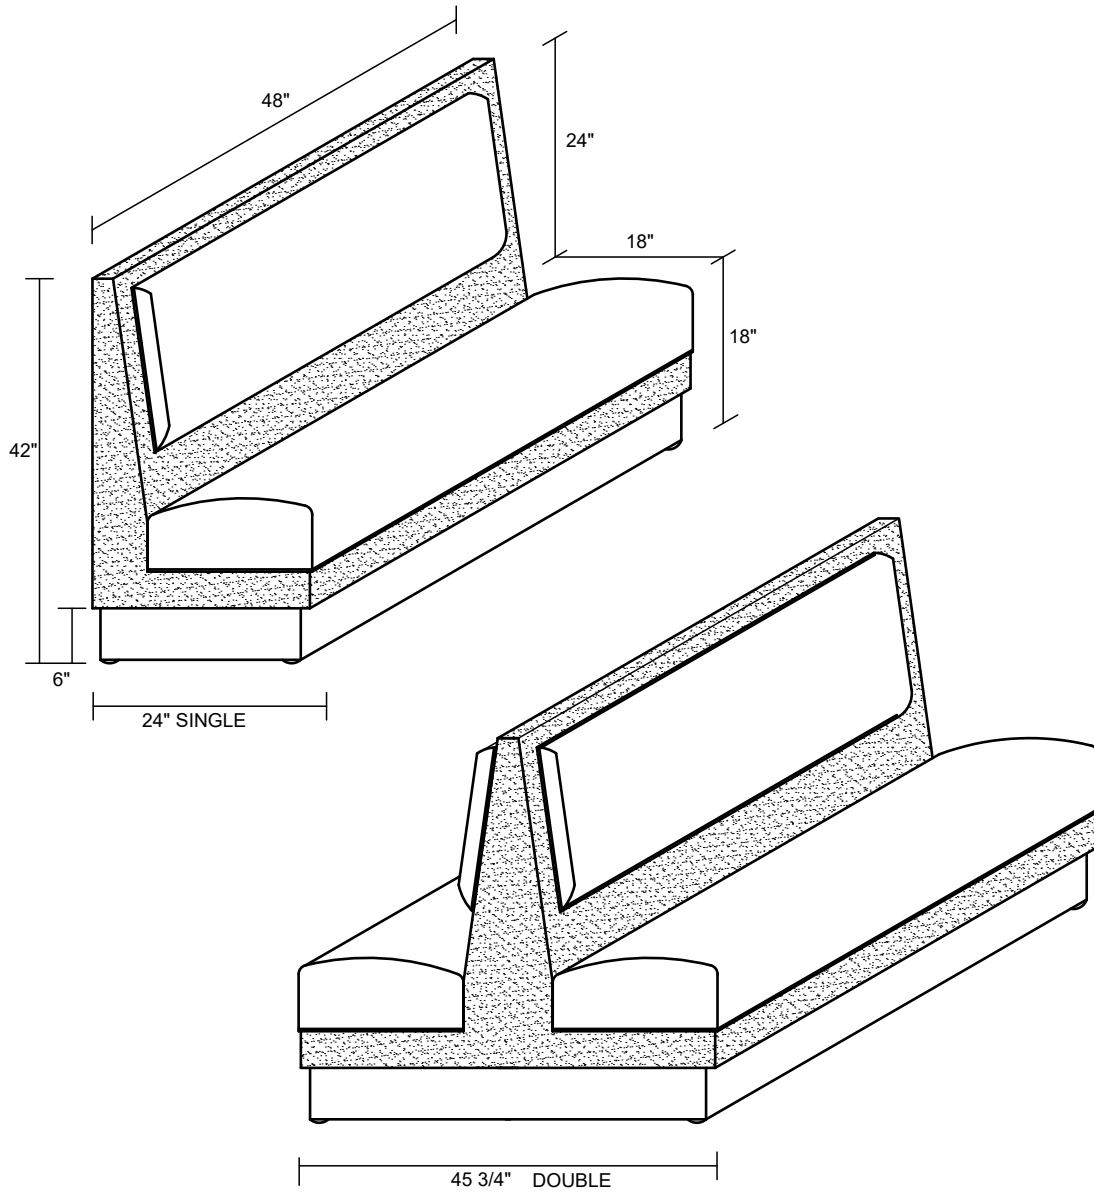

CAROLINA CUSTOM BOOTH CO.
 CAROLINA CUSTOM TABLE CO.

THE CONOVER

ITEM DESCRIPTION	LENGTH	DEPTH	COM REQUIREMENTS*	
			INSIDE BACK	SEAT & REMAINDER
SINGLE	48"	24"	1	1.5
DOUBLE	48"	45 3/4"	2	3
1/2 CIRCLE	48" X 84" X 48"	24"	5	7
3/4 CIRCLE	48" X 84" X 84" X 48"	24"	7	9
WALL BENCH	ANY LENGTH	24"	0.5 / lin ft**	0.5 / lin ft**

*THE ABOVE YARDAGES DO NOT INCLUDE THE OUTSIDE BACK

**YARDAGES BASED ON SOLID COLORS (NO REPEATS)

*CONTACT THE FACTORY FOR YARDAGE REQUIREMENTS FOR PATTERNS WITH REPEATS.

**PER LINEAR FOOT YARDAGE (3 FT. MINIMUM FOR WALL BENCHES)