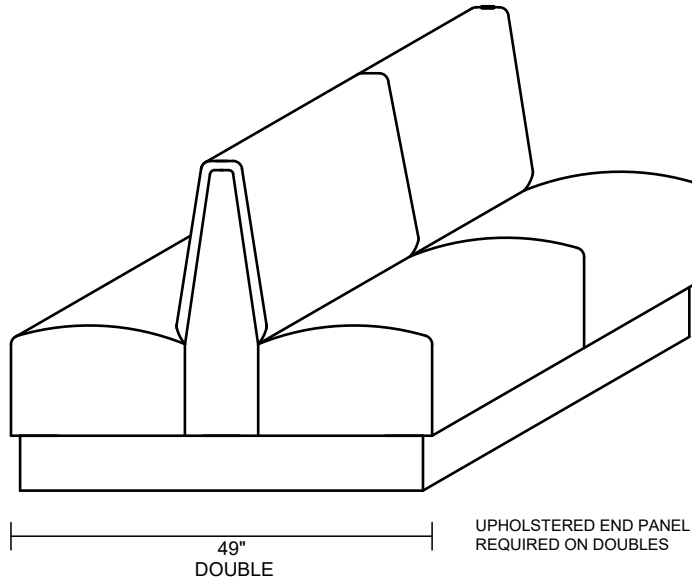

### THE CONCORD

ITEM DESCRIPTION	LENGTH	DEPTH	COM REQUIREMENTS*	
			INSIDE BACK	SEAT & REMAINDER
SINGLE	48"	25"	2	2
DOUBLE	48"	46"	4	4
1/2 CIRCLE	48" X 84" X 48"	25"	6.5	8
3/4 CIRCLE	48" X 84" X 84" X 48"	25"	9	11
WALL BENCH	ANY LENGTH	25"	0.5 / lin ft**	0.5 / lin ft**

\*THE ABOVE YARDAGES DO NOT INCLUDE THE OUTSIDE BACK

\*YARDAGES BASED ON SOLID COLORS (NO REPEATS)

\*CONTACT THE FACTORY FOR YARDAGE REQUIREMENTS FOR PATTERNS WITH REPEATS.

\*\*PER LINEAR FOOT YARDAGE (3 FT. MINIMUM FOR WALL BENCHES)