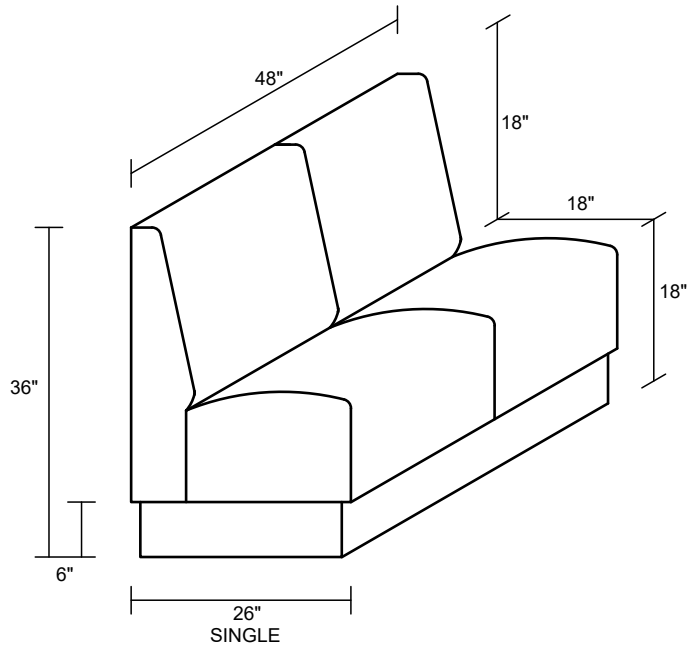

### THE CONCORD

ITEM DESCRIPTION	LENGTH	DEPTH	COM REQUIREMENTS*	
			INSIDE BACK	SEAT & REMAINDER
SINGLE	48"	25"	2	2
DOUBLE	48"	46"	4	4
1/2 CIRCLE	48" X 84" X 48"	25"	6.5	8
3/4 CIRCLE	48" X 84" X 84" X 48"	25"	9	11
WALL BENCH	ANY LENGTH	25"	0.5 / lin ft**	0.5 / lin ft**

\*THE ABOVE YARDAGES DO NOT INCLUDE THE OUTSIDE BACK

\*YARDAGES BASED ON SOLID COLORS (NO REPEATS)

\*CONTACT THE FACTORY FOR YARDAGE REQUIREMENTS FOR PATTERNS WITH REPEATS.

\*\*PER LINEAR FOOT YARDAGE (3 FT. MINIMUM FOR WALL BENCHES)