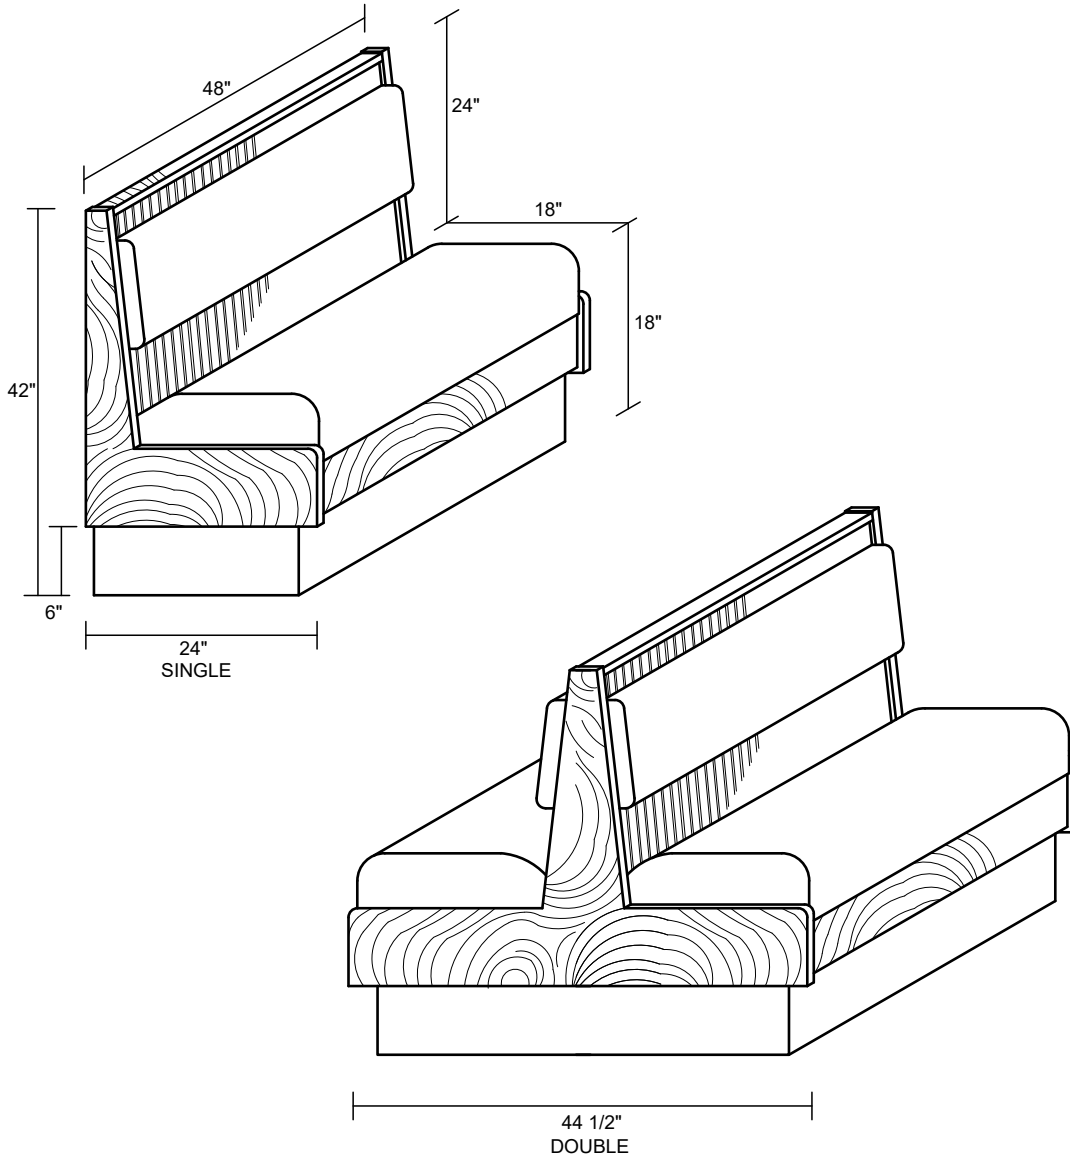

CAROLINA CUSTOM BOOTH CO.
 CAROLINA CUSTOM TABLE CO.

THE CHEROKEE

ITEM DESCRIPTION	LENGTH	DEPTH	COM REQUIREMENTS*	
			INSIDE BACK	SEAT & REMAINDER
SINGLE	48"	24"	0.75	1.5
DOUBLE	48"	44 1/2"	1.5	3
1/2 CIRCLE	48" X 84" X 48"	24"	5	7
3/4 CIRCLE	48" X 84" X 84" X 48"	24"	7	9
WALL BENCH	ANY LENGTH	24"	0.25 / lin ft**	0.5 / lin ft**

*THE ABOVE YARDAGES DO NOT INCLUDE THE OUTSIDE BACK
 *YARDAGES BASED ON SOLID COLORS (NO REPEATS)
 *CONTACT THE FACTORY FOR YARDAGE REQUIREMENTS FOR PATTERNS WITH REPEATS.
 **PER LINEAR FOOT YARDAGE (3 FT. MINIMUM FOR WALL BENCHES)