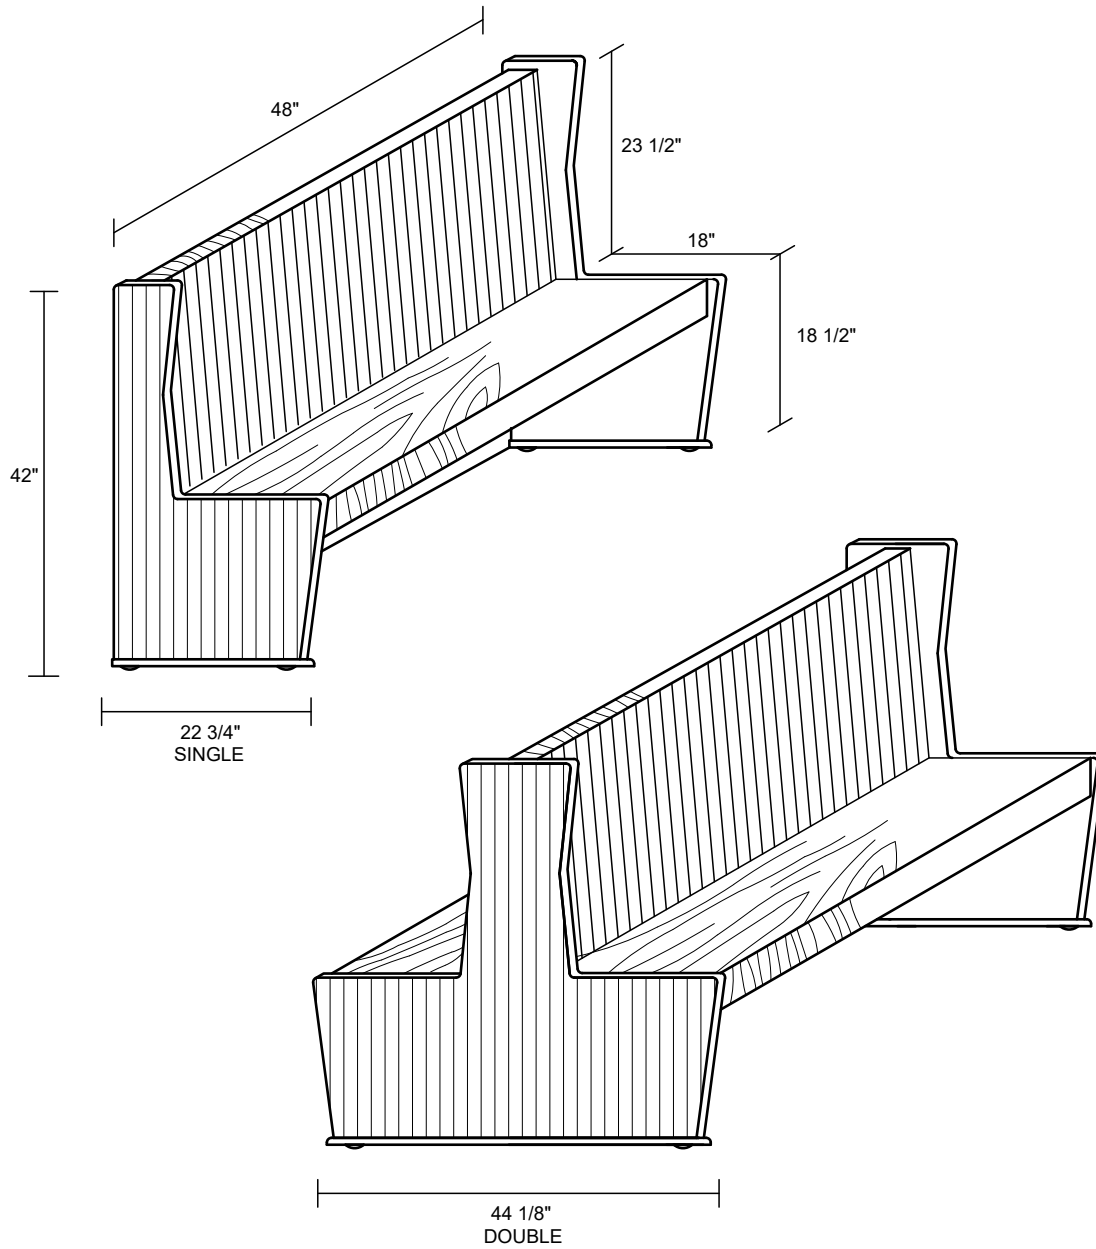

### THE BLUE RIDGE

ITEM DESCRIPTION	LENGTH	DEPTH	COM REQUIREMENTS
SINGLE	48"	22 3/4"	N/A
DOUBLE	48"	44 1/8"	
1/2 CIRCLE	48" X 84" X 48"	22 3/4"	
3/4 CIRCLE	48" X 84" X 84" X 48"	22 3/4"	
WALL BENCH	ANY LENGTH	22 3/4"	

(3 FT. MINIMUM FOR WALL BENCHES)