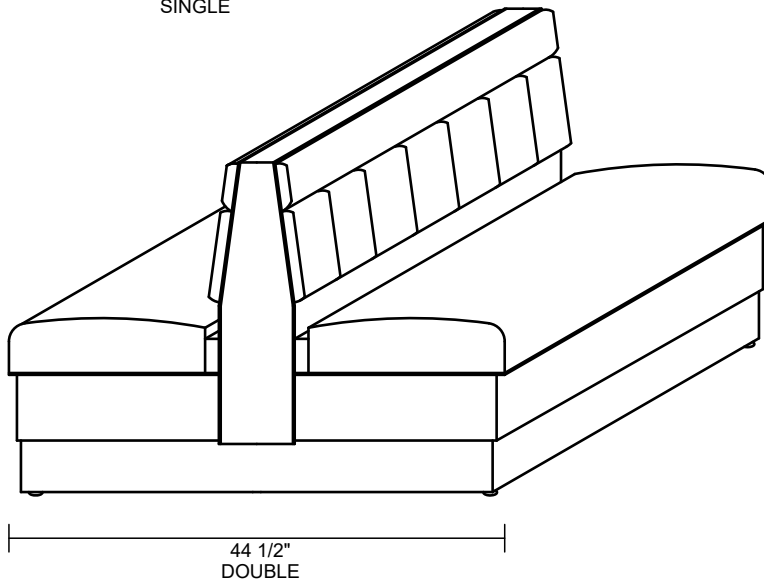

CAROLINA CUSTOM BOOTH CO.  
 CAROLINA CUSTOM TABLE CO.

BACK OPTIONS

6" HEADROLL

**THE STANDARD PLUS**

ITEM DESCRIPTION	LENGTH	DEPTH	COM REQUIREMENTS*	
			INSIDE BACK	SEAT & REMAINDER
SINGLE	48"	24"	2	3
DOUBLE	48"	44 1/2"	4	5
1/2 CIRCLE	48" X 84" X 48"	24"	8	9
3/4 CIRCLE	48" X 84" X 84" X 48"	24"	11	12
WALL BENCH	ANY LENGTH	24"	0.5 / lin ft**	0.75 / lin ft**

\*THE ABOVE YARDAGES DO NOT INCLUDE THE OUTSIDE BACK  
 \*YARDAGES BASED ON SOLID COLORS (NO REPEATS)  
 \*CONTACT THE FACTORY FOR YARDAGE REQUIREMENTS FOR PATTERNS WITH REPEATS.  
 \*\*PER LINEAR FOOT YARDAGE (3 FT. MINIMUM FOR WALL BENCHES)