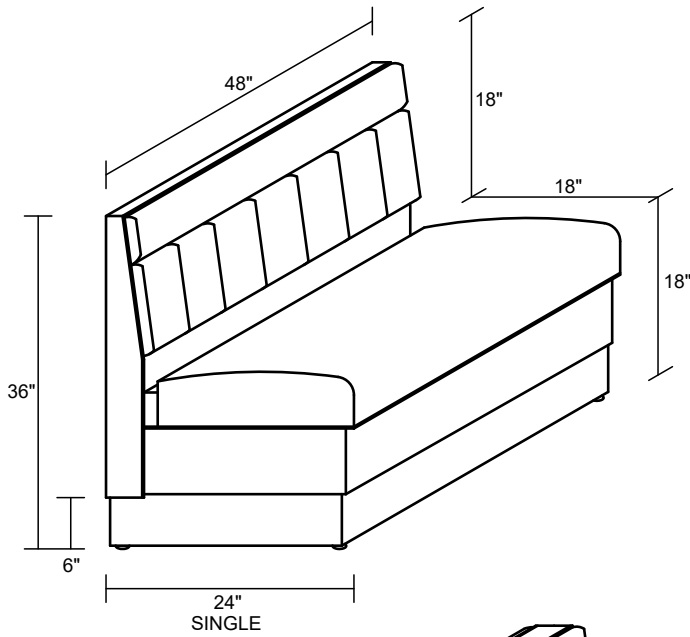

CAROLINA CUSTOM BOOTH CO.  
 CAROLINA CUSTOM TABLE CO.

BACK OPTIONS

6" HEADROLL

**THE STANDARD PLUS**

ITEM DESCRIPTION	LENGTH	DEPTH	COM REQUIREMENTS*	
			INSIDE BACK	SEAT & REMAINDER
SINGLE	48"	24"	2	3
DOUBLE	48"	44 1/2"	4	5
1/2 CIRCLE	48" X 84" X 48"	24"	8	9
3/4 CIRCLE	48" X 84" X 84" X 48"	24"	11	12
WALL BENCH	ANY LENGTH	24"	0.5 / lin ft**	0.75 / lin ft**

\*THE ABOVE YARDAGES DO NOT INCLUDE THE OUTSIDE BACK  
 \*YARDAGES BASED ON SOLID COLORS (NO REPEATS)  
 \*CONTACT THE FACTORY FOR YARDAGE REQUIREMENTS FOR PATTERNS WITH REPEATS.  
 \*\*PER LINEAR FOOT YARDAGE (3 FT. MINIMUM FOR WALL BENCHES)