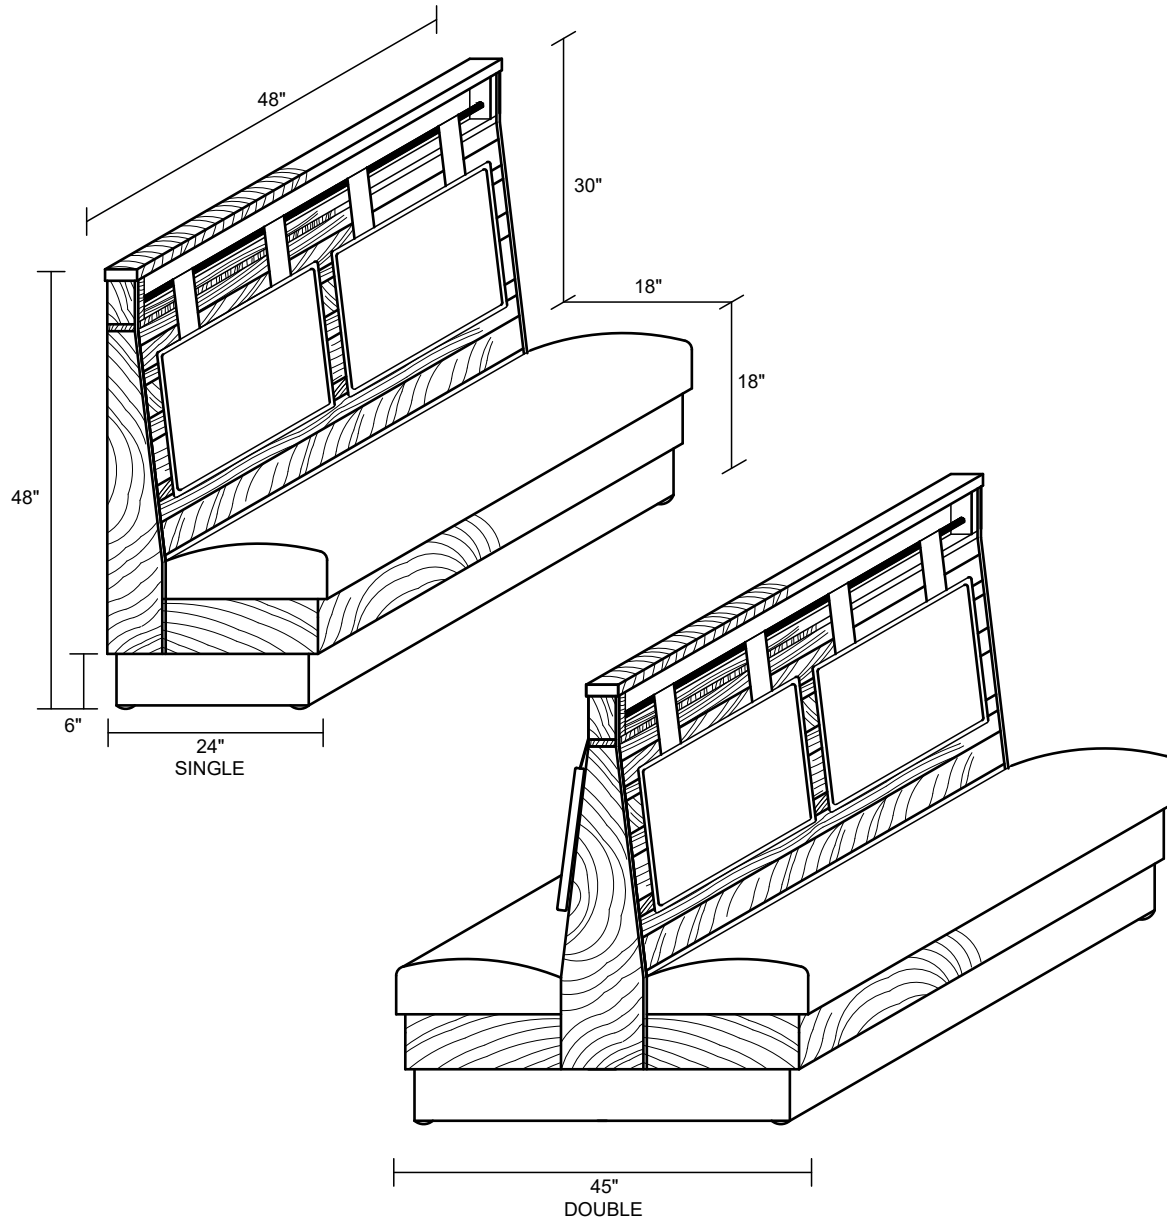

CAROLINA CUSTOM BOOTH CO.
 CAROLINA CUSTOM TABLE CO.

RURAL HALL

ITEM DESCRIPTION	LENGTH	DEPTH	COM REQUIREMENTS*	
			INSIDE BACK	SEAT & REMAINDER
SINGLE	48"	24"	2	2
DOUBLE	48"	45"	3	4
1/2 CIRCLE	48" X 84" X 48"	24"	8	10
3/4 CIRCLE	48" X 84" X 84" X 48"	24"	10	12
WALL BENCH	ANY LENGTH	24"	0.5 / lin ft**	0.75 / lin ft**

*THE ABOVE YARDAGES DO NOT INCLUDE THE OUTSIDE BACK

*YARDAGES BASED ON SOLID COLORS (NO REPEATS)

*CONTACT THE FACTORY FOR YARDAGE REQUIREMENTS FOR PATTERNS WITH REPEATS.

**PER LINEAR FOOT YARDAGE (3 FT MINIMUM FOR WALL BENCHES)