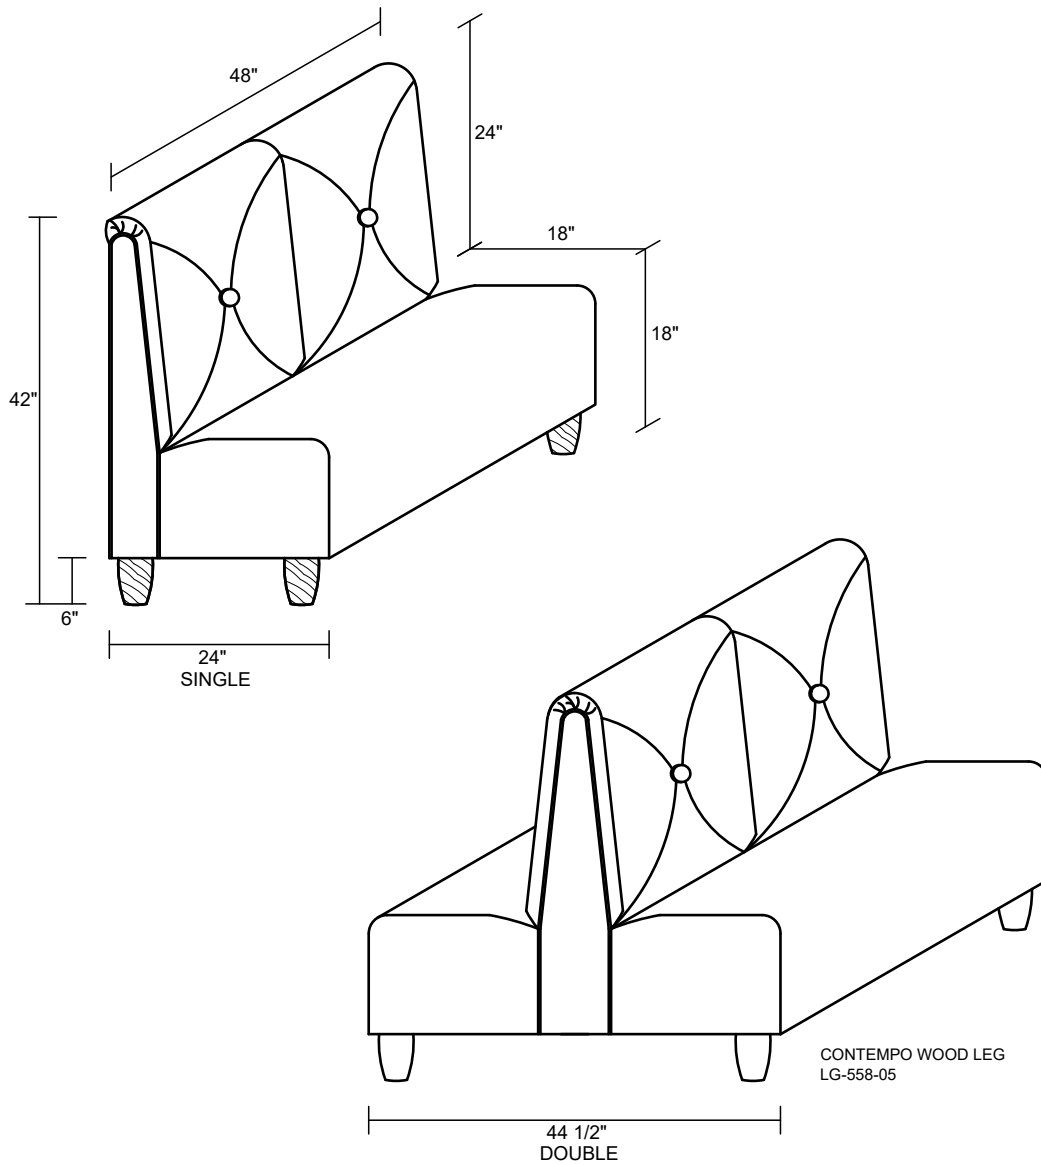

CAROLINA CUSTOM BOOTH CO.
 CAROLINA CUSTOM TABLE CO.

THE RALEIGH

ITEM DESCRIPTION	LENGTH	DEPTH	COM REQUIREMENTS*	
			INSIDE BACK	SEAT & REMAINDER
SINGLE	48"	24"	2	2.5
DOUBLE	48"	44 1/2"	4	5
1/2 CIRCLE	48" X 84" X 48"	24"	8.5	8
3/4 CIRCLE	48" X 84" X 84" X 48"	24"	11.5	11
WALL BENCH	ANY LENGTH	24"	0.5 / lin ft**	0.75 / lin ft**

*THE ABOVE YARDAGES DO NOT INCLUDE THE OUTSIDE BACK
 *YARDAGES BASED ON SOLID COLORS (NO REPEATS)
 *CONTACT THE FACTORY FOR YARDAGE REQUIREMENTS FOR PATTERNS WITH REPEATS.
 **PER LINEAR FOOT YARDAGE (3 FT. MINIMUM FOR WALL BENCHES)