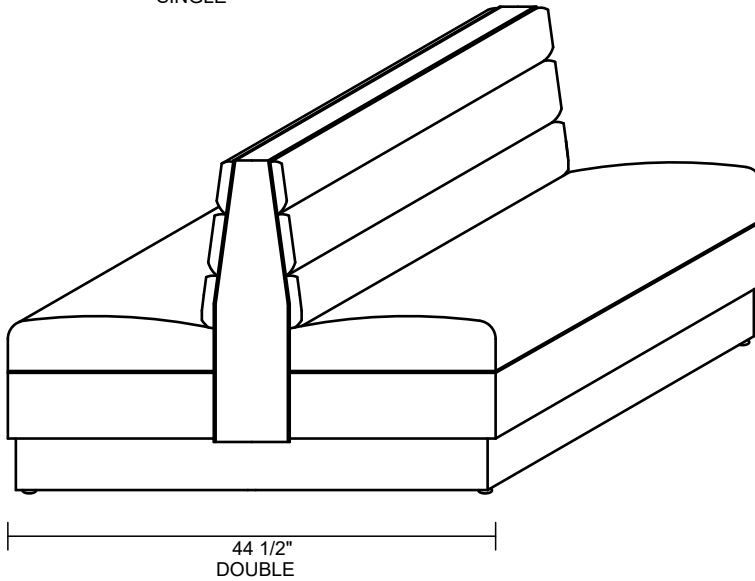

CAROLINA CUSTOM BOOTH CO.
 CAROLINA CUSTOM TABLE CO.

THE ORIGINAL

ITEM DESCRIPTION	LENGTH	DEPTH	COM REQUIREMENTS*	
			INSIDE BACK	SEAT & REMAINDER
SINGLE	48"	24"	1.25	3
DOUBLE	48"	44 1/2"	2.5	5
1/2 CIRCLE	48" X 84" X 48"	24"	8	9
3/4 CIRCLE	48" X 84" X 84" X 48"	24"	11	12
WALL BENCH	ANY LENGTH	24"	0.5 / lin ft**	0.75 / lin ft**

*THE ABOVE YARDAGES DO NOT INCLUDE THE OUTSIDE BACK

*YARDAGES BASED ON SOLID COLORS (NO REPEATS)

*CONTACT THE FACTORY FOR YARDAGE REQUIREMENTS FOR PATTERNS WITH REPEATS.

**PER LINEAR FOOT YARDAGE (3 FT. MINIMUM FOR WALL BENCHES)