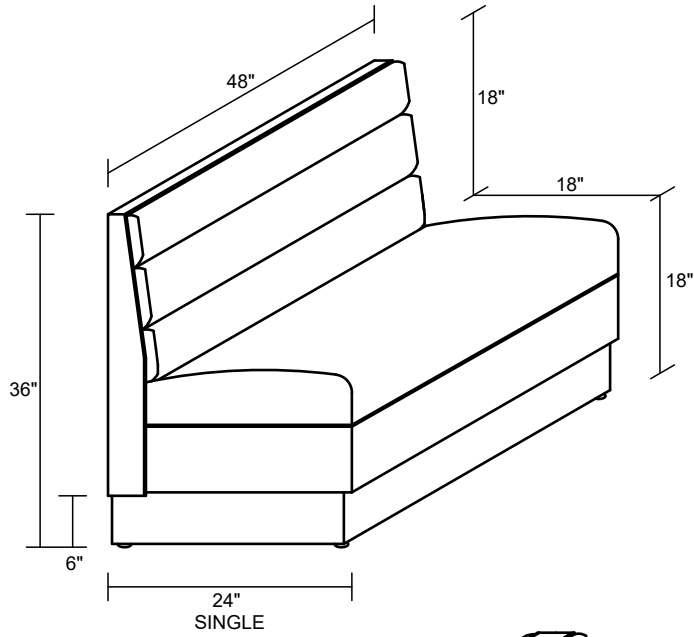

CAROLINA CUSTOM BOOTH CO.
 CAROLINA CUSTOM TABLE CO.

THE ORIGINAL

ITEM DESCRIPTION	LENGTH	DEPTH	COM REQUIREMENTS*	
			INSIDE BACK	SEAT & REMAINDER
SINGLE	48"	24"	1.25	3
DOUBLE	48"	44 1/2"	2.5	5
1/2 CIRCLE	48" X 84" X 48"	24"	8	9
3/4 CIRCLE	48" X 84" X 84" X 48"	24"	11	12
WALL BENCH	ANY LENGTH	24"	0.5 / lin ft**	0.75 / lin ft**

*THE ABOVE YARDAGES DO NOT INCLUDE THE OUTSIDE BACK

*YARDAGES BASED ON SOLID COLORS (NO REPEATS)

*CONTACT THE FACTORY FOR YARDAGE REQUIREMENTS FOR PATTERNS WITH REPEATS.

**PER LINEAR FOOT YARDAGE (3 FT. MINIMUM FOR WALL BENCHES)