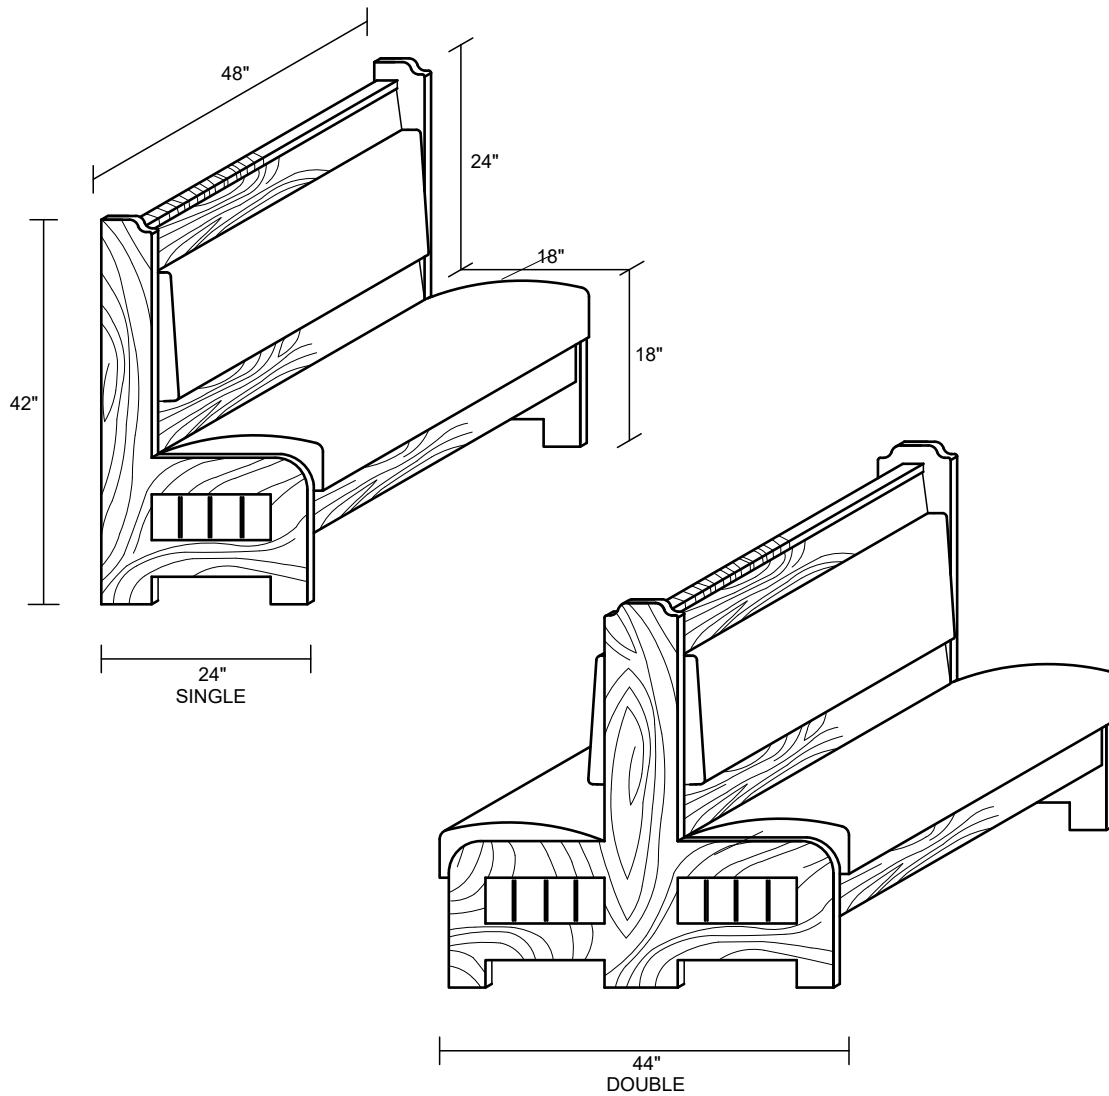

CAROLINA CUSTOM BOOTH CO.
CAROLINA CUSTOM TABLE CO.

THE MANTEO

ITEM DESCRIPTION	LENGTH	DEPTH	COM REQUIREMENTS*	
			INSIDE BACK	SEAT & REMAINDER
SINGLE	48"	24"	1	1.5
DOUBLE	48"	44"	2	3
1/2 CIRCLE	48" X 84" X 48"	24"	5	7
3/4 CIRCLE	48" X 84" X 84" X 48"	24"	7	9
WALL BENCH	ANY LENGTH	24"	0.25 / lin ft**	0.5 / lin ft**

*THE ABOVE YARDAGES DO NOT INCLUDE THE OUTSIDE BACK

**YARDAGES BASED ON SOLID COLORS (NO REPEATS)

*CONTACT THE FACTORY FOR YARDAGE REQUIREMENTS FOR PATTERNS WITH REPEATS.

**PER LINEAR FOOT YARDAGE (3 FT. MINIMUM FOR WALL BENCHES)