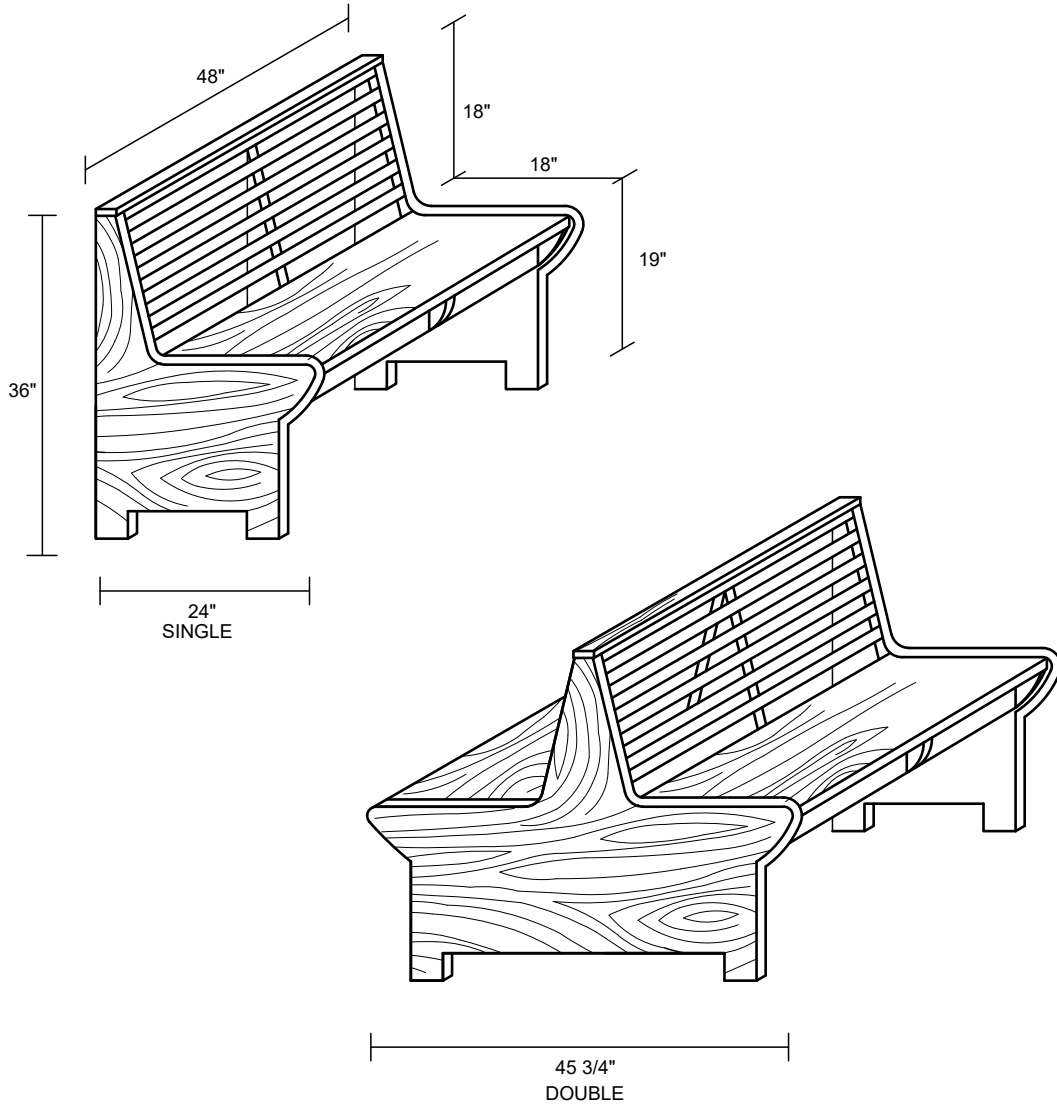

CAROLINA CUSTOM BOOTH CO.
 CAROLINA CUSTOM TABLE CO.

THE JAMESTOWN

ITEM DESCRIPTION	LENGTH	DEPTH	COM REQUIREMENTS
SINGLE	48"	24"	N/A
DOUBLE	48"	45 3/4"	
1/2 CIRCLE	N/A	—	
3/4 CIRCLE	N/A	—	
WALL BENCH	ANY LENGTH	24"	

(3 FT. MINIMUM FOR WALL BENCHES)