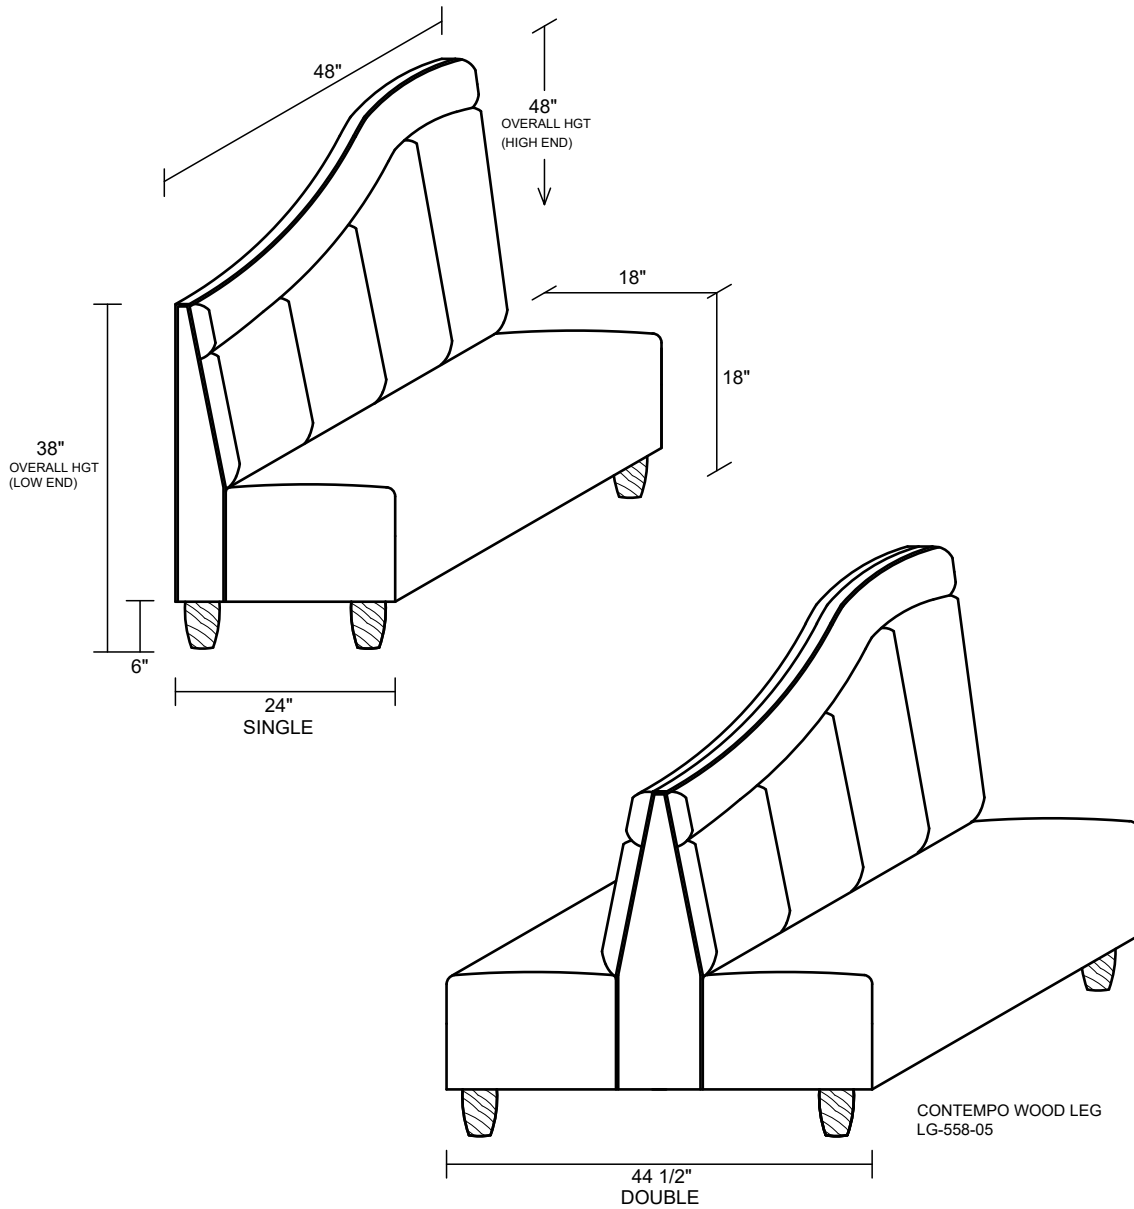

CAROLINA CUSTOM BOOTH CO.
 CAROLINA CUSTOM TABLE CO.

THE HIGH POINT

ITEM DESCRIPTION	LENGTH	DEPTH	COM REQUIREMENTS*	
			INSIDE BACK	SEAT & REMAINDER
SINGLE	48"	24"	2	2.75
DOUBLE	48"	44 1/2"	4	6.5
1/2 CIRCLE	48" X 84" X 48"	24"	8	9
3/4 CIRCLE	48" X 84" X 84" X 48"	24"	11	12
WALL BENCH	ANY LENGTH	24"	0.75 / lin ft**	0.75 / lin ft**

*THE ABOVE YARDAGES DO NOT INCLUDE THE OUTSIDE BACK
 *YARDAGES BASED ON SOLID COLORS (NO REPEATS)
 *CONTACT THE FACTORY FOR YARDAGE REQUIREMENTS FOR PATTERNS WITH REPEATS.
 **PER LINEAR FOOT YARDAGE (3 FT. MINIMUM FOR WALL BENCHES)