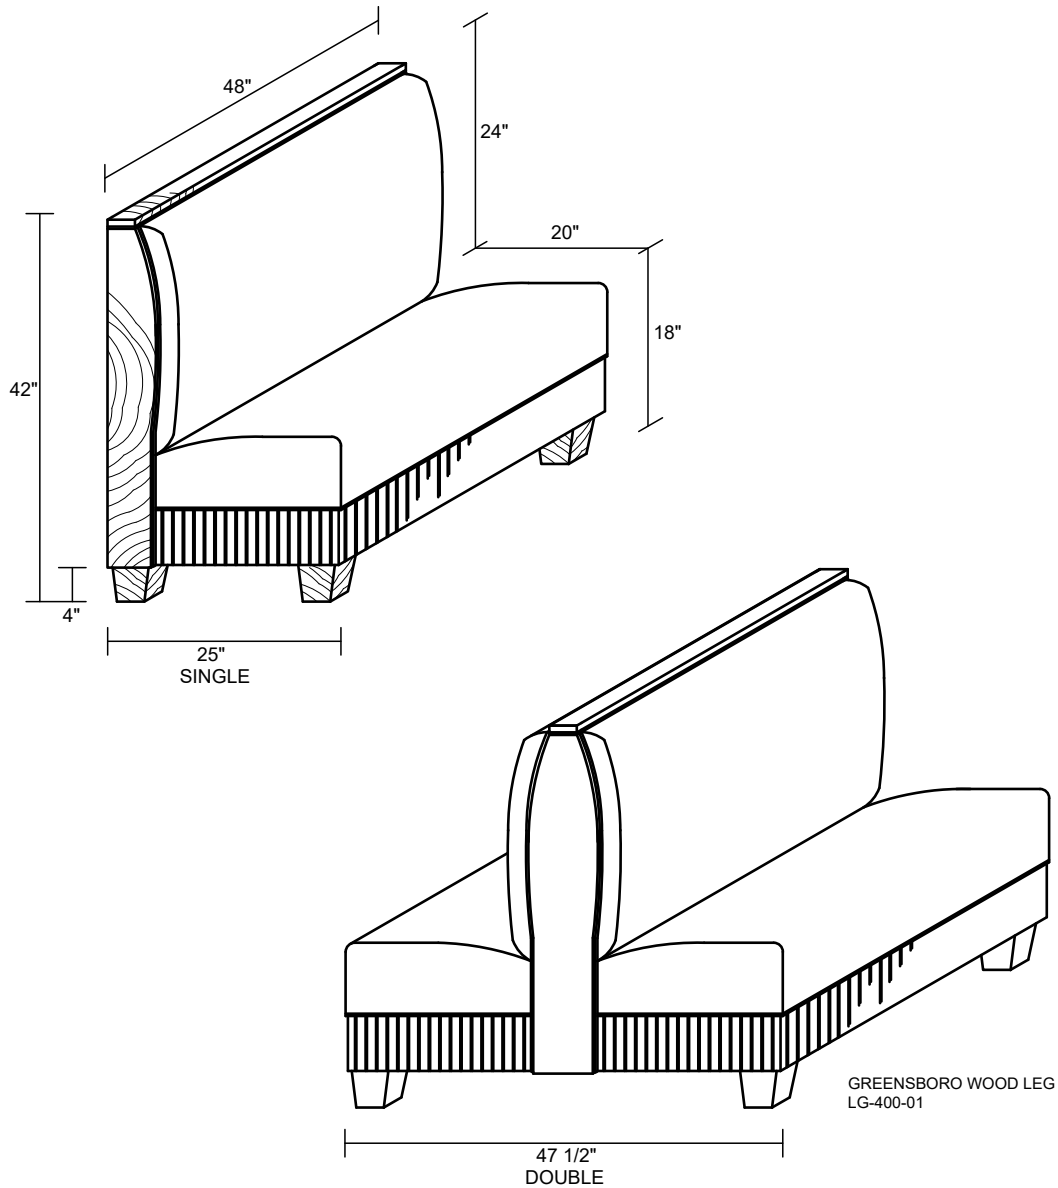

CAROLINA CUSTOM BOOTH CO.
 CAROLINA CUSTOM TABLE CO.

THE GREENSBORO

ITEM DESCRIPTION	LENGTH	DEPTH	COM REQUIREMENTS*	
			INSIDE BACK	SEAT & REMAINDER
SINGLE	48"	25"	1	1.5
DOUBLE	48"	47 1/2"	2	3
1/2 CIRCLE	48" X 84" X 48"	25"	6.5	8
3/4 CIRCLE	48" X 84" X 84" X 48"	25"	9	11
WALL BENCH	ANY LENGTH	25"	0.25 / lin ft**	0.5 / lin ft**

*THE ABOVE YARDAGES DO NOT INCLUDE THE OUTSIDE BACK
 *YARDAGES BASED ON SOLID COLORS (NO REPEATS)
 *CONTACT THE FACTORY FOR YARDAGE REQUIREMENTS FOR PATTERNS WITH REPEATS.
 **PER LINEAR FOOT YARDAGE (3 FT. MINIMUM FOR WALL BENCHES)