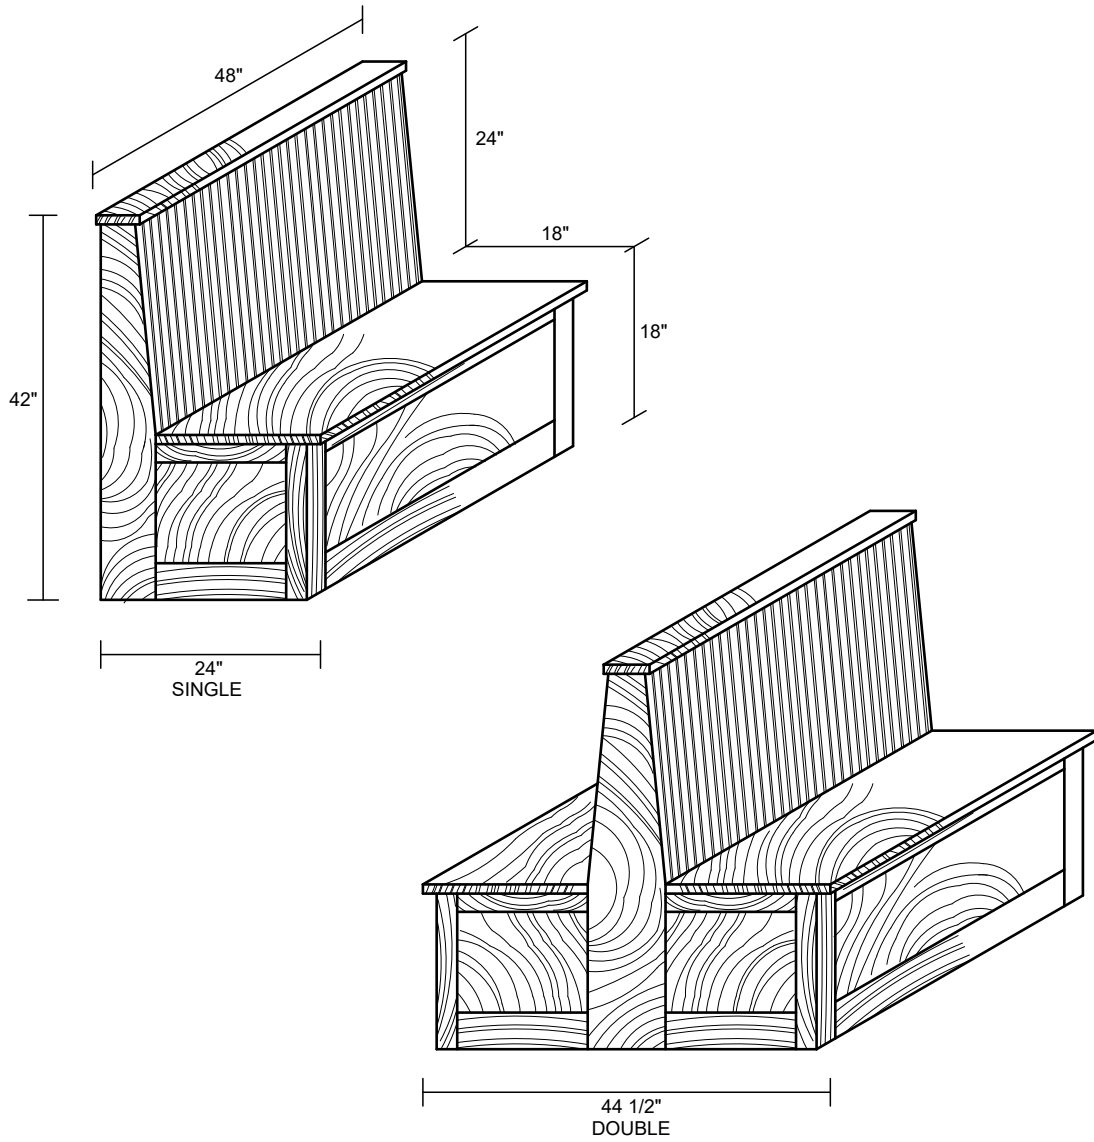

CAROLINA CUSTOM BOOTH CO.
 CAROLINA CUSTOM TABLE CO.

THE DURHAM

ITEM DESCRIPTION	LENGTH	DEPTH	COM REQUIREMENTS
SINGLE	48"	24"	N/A
DOUBLE	48"	44 1/2"	
1/2 CIRCLE	48" X 84" X 48"	24"	
3/4 CIRCLE	48" X 84" X 84" X 48"	24"	
WALL BENCH	ANY LENGTH	24"	

(3 FT. MINIMUM FOR WALL BENCHES)