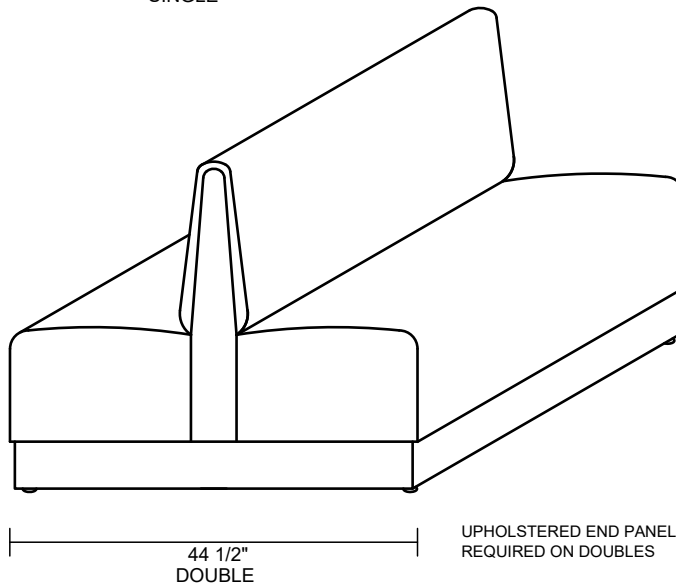

CAROLINA CUSTOM BOOTH CO.
 CAROLINA CUSTOM TABLE CO.

THE DESIGNER SPECIAL

ITEM DESCRIPTION	LENGTH	DEPTH	COM REQUIREMENTS*	
			INSIDE BACK	SEAT & REMAINDER
SINGLE	48"	24"	1.75	1.5
DOUBLE	48"	44 1/2"	3.5	3
1/2 CIRCLE	48" X 84" X 48"	24"	6.5	8
3/4 CIRCLE	48" X 84" X 84" X 48"	24"	9	11
WALL BENCH	ANY LENGTH	24"	0.5 / lin ft**	0.5 / lin ft**

*THE ABOVE YARDAGES DO NOT INCLUDE THE OUTSIDE BACK
 *YARDAGES BASED ON SOLID COLORS (NO REPEATS)
 *CONTACT THE FACTORY FOR YARDAGE REQUIREMENTS FOR PATTERNS WITH REPEATS.
 **PER LINEAR FOOT YARDAGE (3 FT. MINIMUM FOR WALL BENCHES)