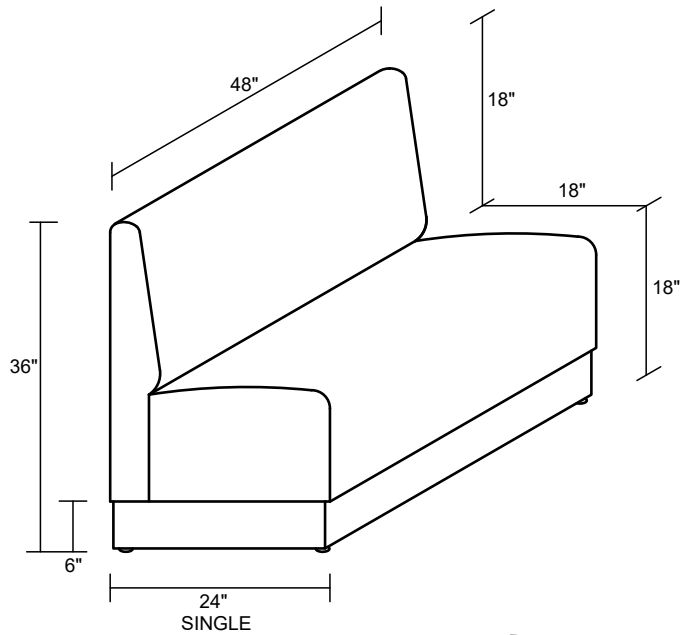

CAROLINA CUSTOM BOOTH CO.
 CAROLINA CUSTOM TABLE CO.

THE DESIGNER SPECIAL

ITEM DESCRIPTION	LENGTH	DEPTH	COM REQUIREMENTS*	
			INSIDE BACK	SEAT & REMAINDER
SINGLE	48"	24"	1.75	1.5
DOUBLE	48"	44 1/2"	3.5	3
1/2 CIRCLE	48" X 84" X 48"	24"	6.5	8
3/4 CIRCLE	48" X 84" X 84" X 48"	24"	9	11
WALL BENCH	ANY LENGTH	24"	0.5 / lin ft**	0.5 / lin ft**

*THE ABOVE YARDAGES DO NOT INCLUDE THE OUTSIDE BACK
 *YARDAGES BASED ON SOLID COLORS (NO REPEATS)
 *CONTACT THE FACTORY FOR YARDAGE REQUIREMENTS FOR PATTERNS WITH REPEATS.
 **PER LINEAR FOOT YARDAGE (3 FT. MINIMUM FOR WALL BENCHES)