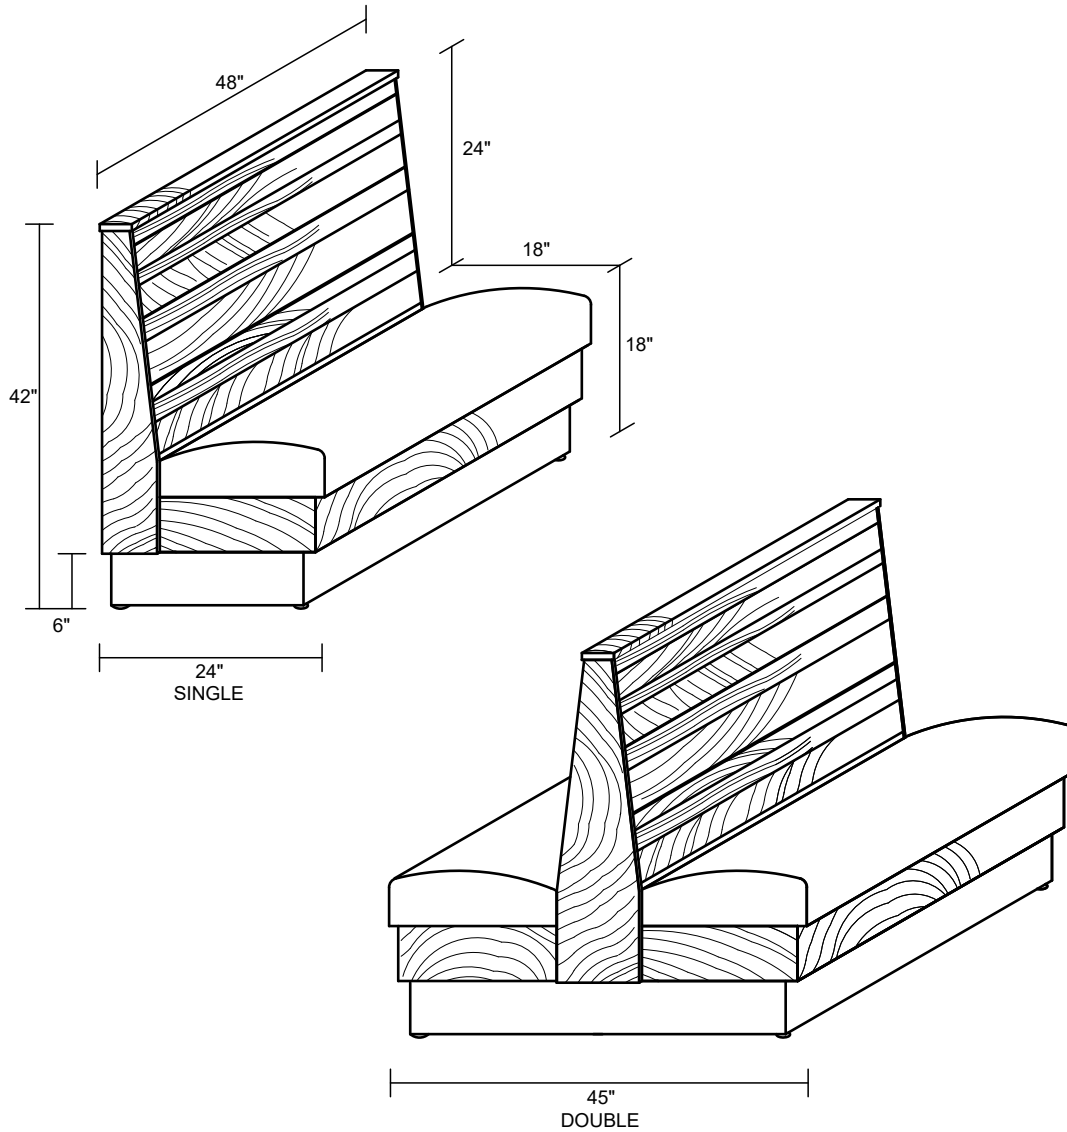

CAROLINA CUSTOM BOOTH CO.
 CAROLINA CUSTOM TABLE CO.

THE CCB FARMHOUSE

ITEM DESCRIPTION	LENGTH	DEPTH	COM REQUIREMENTS*	
			INSIDE BACK	SEAT & REMAINDER
SINGLE	48"	24"	N/A	1.5
DOUBLE	48"	45"	N/A	3
1/2 CIRCLE	48" X 84" X 48"	24"	N/A	6
3/4 CIRCLE	48" X 84" X 84" X 48"	24"	N/A	9
WALL BENCH	ANY LENGTH	24"	N/A	0.5 / lin ft**

*THE ABOVE YARDAGES DO NOT INCLUDE THE OUTSIDE BACK

*YARDAGES BASED ON SOLID COLORS (NO REPEATS)

*CONTACT THE FACTORY FOR YARDAGE REQUIREMENTS FOR PATTERNS WITH REPEATS.

**PER LINEAR FOOT YARDAGE (3 FT. MINIMUM FOR WALL BENCHES)