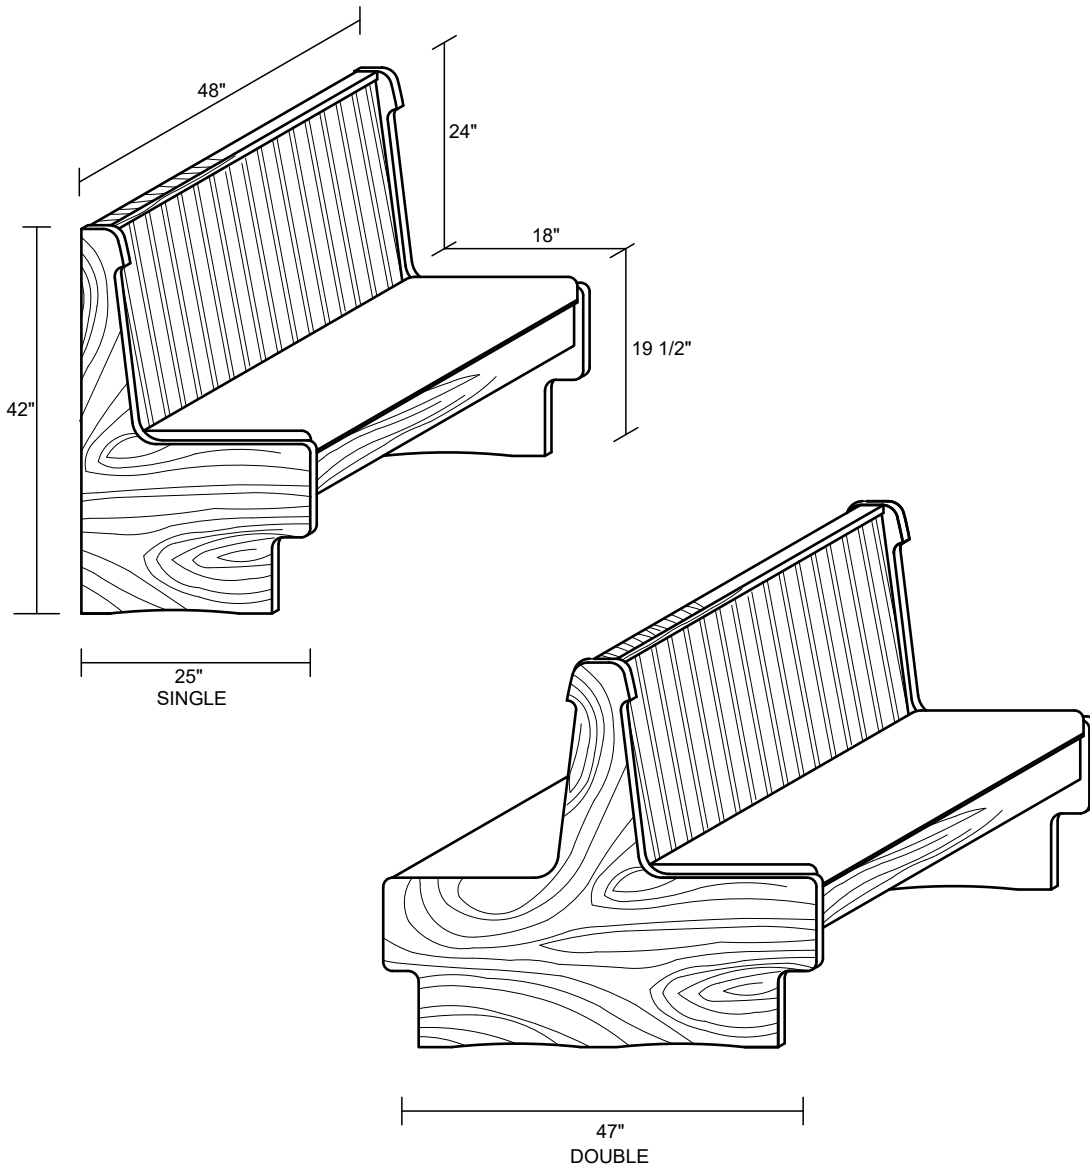

CAROLINA CUSTOM BOOTH CO.
 CAROLINA CUSTOM TABLE CO.

THE BEAUFORT

ITEM DESCRIPTION	LENGTH	DEPTH	COM REQUIREMENTS*	
			INSIDE BACK	SEAT & REMAINDER
SINGLE	48"	25"	N/A	1.5
DOUBLE	48"	47"	N/A	3
1/2 CIRCLE	48" X 84" X 48"	25"	N/A	6
3/4 CIRCLE	48" X 84" X 84" X 48"	25"	N/A	9
WALL BENCH	ANY LENGTH	25"	N/A	0.5 / lin ft**

*THE ABOVE YARDAGES DO NOT INCLUDE THE OUTSIDE BACK
 *YARDAGES BASED ON SOLID COLORS (NO REPEATS)
 *CONTACT THE FACTORY FOR YARDAGE REQUIREMENTS FOR PATTERNS WITH REPEATS.
 **PER LINEAR FOOT YARDAGE (3 FT. MINIMUM FOR WALL BENCHES)