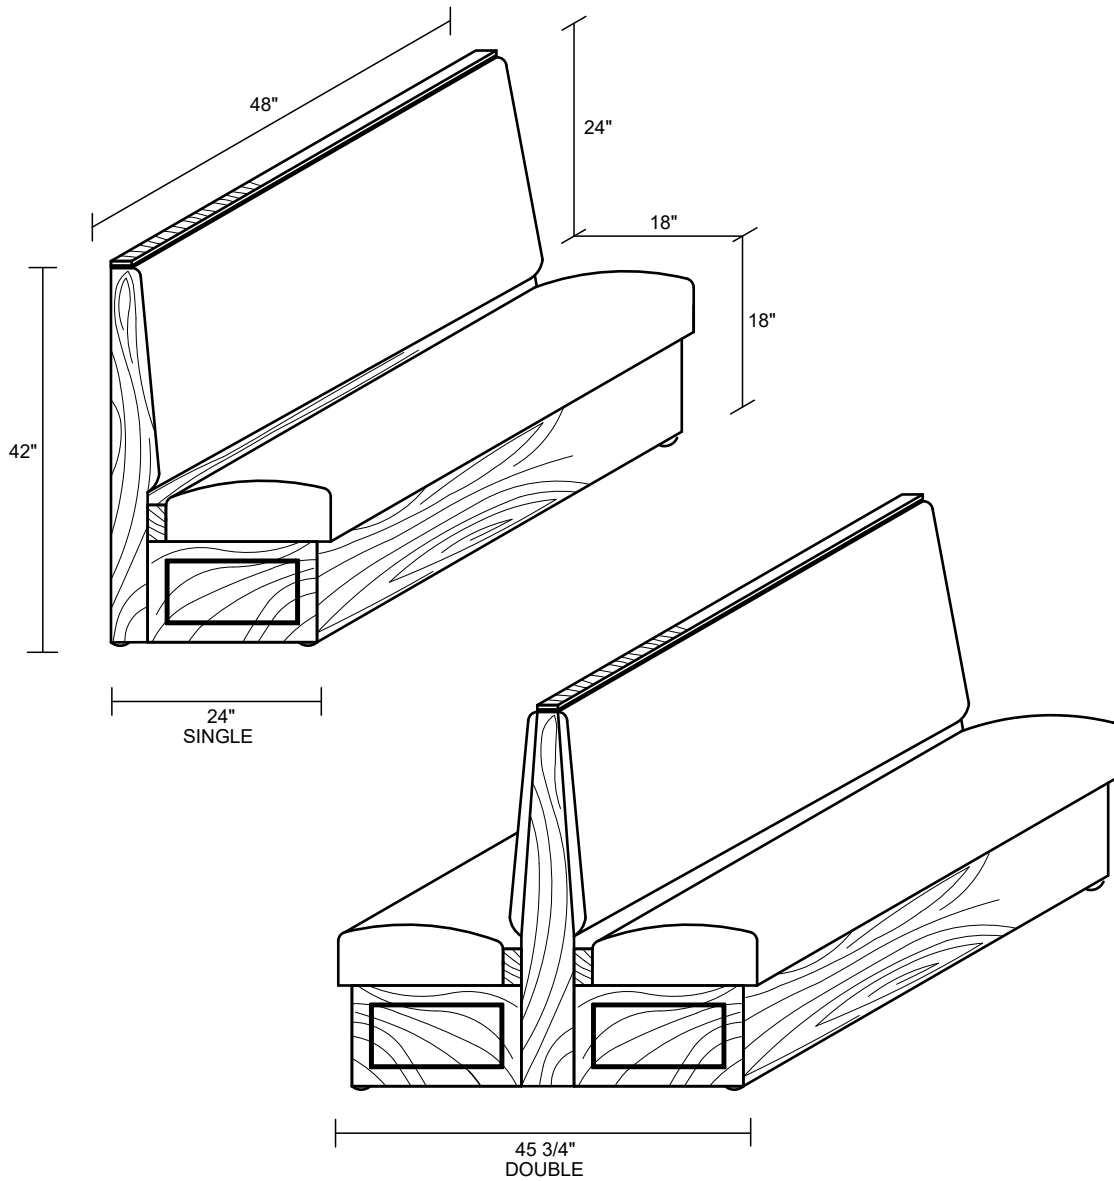

### THE APPALACHIAN

ITEM DESCRIPTION	LENGTH	DEPTH	COM REQUIREMENTS*	
			INSIDE BACK	SEAT & REMAINDER
SINGLE	48"	24"	1	1.5
DOUBLE	48"	45 3/4"	2	3
1/2 CIRCLE	48" X 84" X 48"	24"	6	8
3/4 CIRCLE	48" X 84" X 84" X 48"	24"	9	11
WALL BENCH	ANY LENGTH	24"	0.25 / lin ft**	0.5 / lin ft**