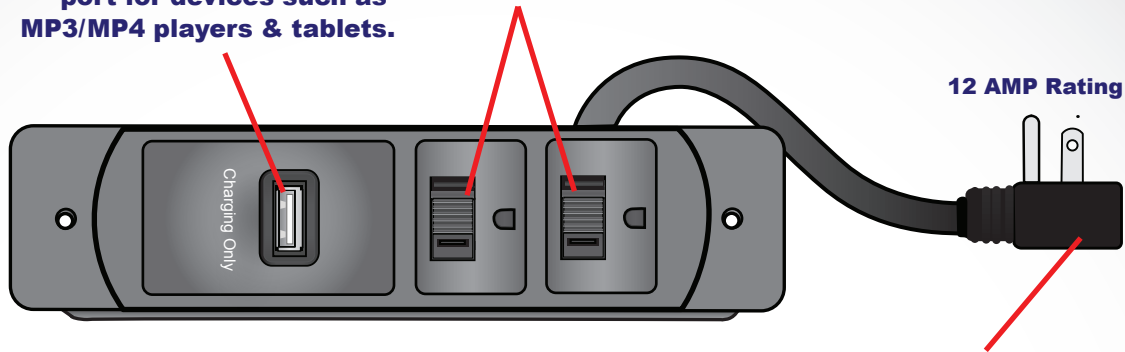

FC-737 2 Plug with Current Sensing USB Port 2.1

1 Powered USB Port for Charging
Current Sensing USB 2.1
port for devices such as
MP3/MP4 players & tablets.

2 In-line Receptacles

Child Safety Locks
Protect the little ones in your family with our
patented safety locks that slides into place.

12 AMP Rating

POWER SUPPLY
45 degree offset plug
10 ft. 14-3 power cord

Available in Black or
White

SIDE VIEW
5-1/4" x 1-7/8" Cutout