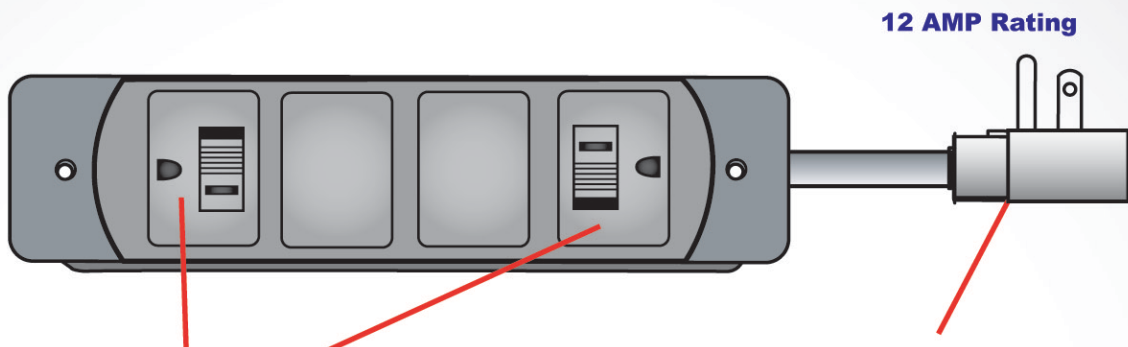

FC-732 2 Offset Plug Power Supply

2-Receptacles,
Offset to accept power cords with oversized plug-in/transformer to accommodate cell phones and PDAs

Child Safety Locks
Protect the littles ones in your family with locks that slide into place to block the current.

12 AMP Rating

POWER SUPPLY
45 degree offset plug
10 ft. 14-3 power cord

Available in Black only