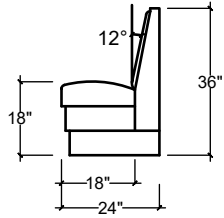

MAINTAINING STANDARD DEPTH-  
24" OA/ 18" SEAT DEPTH  
 (PITCH VARIES)

MAINTAINING PITCH OF BACK  
(REQUIRES ALTERING OVERALL  
DEPTH BASED ON HEIGHT)

THIS INFORMATION IS BASED ON ESTIMATIONS. UPHOLSTERED PRODUCT DOES HAVE SOME VARIATION DUE TO THE STYLING AND/ OR INTERIOR CONSTRUCTION. THIS IS TO BE USED AS A GENERAL GUIDELINE ONLY.