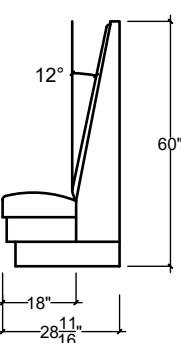

MAINTAINING STANDARD DEPTH-  
24" OA/ 18" SEAT DEPTH  
 (PITCH VARIES)

MAINTAINING PITCH OF BACK  
(REQUIRES ALTERING OVERALL  
DEPTH BASED ON HEIGHT)

THIS INFORMATION IS BASED ON ESTIMATIONS. UPHOLSTERED PRODUCT DOES HAVE SOME VARIATION DUE TO THE STYLING AND/ OR INTERIOR CONSTRUCTION. THIS IS TO BE USED AS A GENERAL GUIDELINE ONLY.