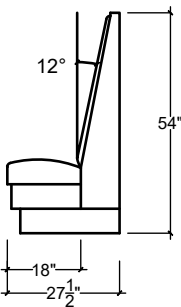

MAINTAINING STANDARD DEPTH-  
24" OA/ 18" SEAT DEPTH  
 (PITCH VARIES)

MAINTAINING PITCH OF BACK  
(REQUIRES ALTERING OVERALL  
DEPTH BASED ON HEIGHT)

THIS INFORMATION IS BASED ON ESTIMATIONS. UPHOLSTERED PRODUCT DOES HAVE SOME VARIATION DUE TO THE STYLING AND/ OR INTERIOR CONSTRUCTION. THIS IS TO BE USED AS A GENERAL GUIDELINE ONLY.