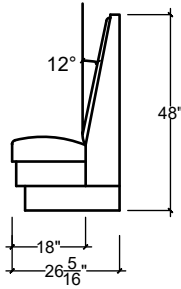

MAINTAINING STANDARD DEPTH-  
24" OA/ 18" SEAT DEPTH  
 (PITCH VARIES)

MAINTAINING PITCH OF BACK  
(REQUIRES ALTERING OVERALL  
DEPTH BASED ON HEIGHT)

THIS INFORMATION IS BASED ON ESTIMATIONS. UPHOLSTERED PRODUCT DOES HAVE SOME VARIATION DUE TO THE STYLING AND/ OR INTERIOR CONSTRUCTION. THIS IS TO BE USED AS A GENERAL GUIDELINE ONLY.