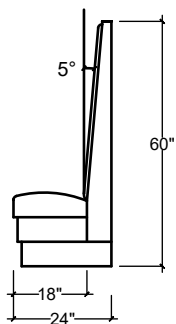

MAINTAINING STANDARD DEPTH-  
24" OA/ 18" SEAT DEPTH  
 (PITCH VARIES)

MAINTAINING PITCH OF BACK  
(REQUIRES ALTERING OVERALL  
DEPTH BASED ON HEIGHT)

THIS INFORMATION IS BASED ON ESTIMATIONS. UPHOLSTERED PRODUCT DOES HAVE SOME VARIATION DUE TO THE STYLING AND/ OR INTERIOR CONSTRUCTION. THIS IS TO BE USED AS A GENERAL GUIDELINE ONLY.