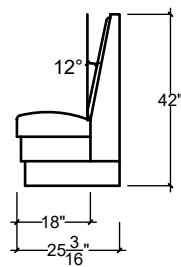

MAINTAINING STANDARD DEPTH-  
24" OA/ 18" SEAT DEPTH  
 (PITCH VARIES)

MAINTAINING PITCH OF BACK  
(REQUIRES ALTERING OVERALL  
DEPTH BASED ON HEIGHT)

THIS INFORMATION IS BASED ON ESTIMATIONS. UPHOLSTERED PRODUCT DOES HAVE SOME VARIATION DUE TO THE STYLING AND/ OR INTERIOR CONSTRUCTION. THIS IS TO BE USED AS A GENERAL GUIDELINE ONLY.