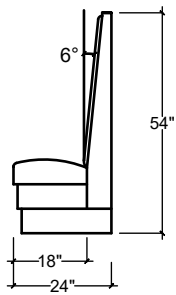

MAINTAINING STANDARD DEPTH-  
24" OA/ 18" SEAT DEPTH  
 (PITCH VARIES)

MAINTAINING PITCH OF BACK  
(REQUIRES ALTERING OVERALL  
DEPTH BASED ON HEIGHT)

THIS INFORMATION IS BASED ON ESTIMATIONS. UPHOLSTERED PRODUCT DOES HAVE SOME VARIATION DUE TO THE STYLING AND/ OR INTERIOR CONSTRUCTION. THIS IS TO BE USED AS A GENERAL GUIDELINE ONLY.