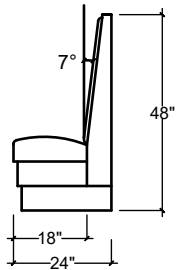

MAINTAINING STANDARD DEPTH-  
24" OA/ 18" SEAT DEPTH  
 (PITCH VARIES)

MAINTAINING PITCH OF BACK  
(REQUIRES ALTERING OVERALL  
DEPTH BASED ON HEIGHT)

THIS INFORMATION IS BASED ON ESTIMATIONS. UPHOLSTERED PRODUCT DOES HAVE SOME VARIATION DUE TO THE STYLING AND/ OR INTERIOR CONSTRUCTION. THIS IS TO BE USED AS A GENERAL GUIDELINE ONLY.