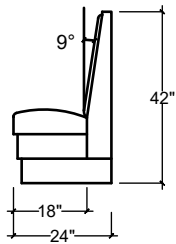

MAINTAINING STANDARD DEPTH-  
24" OA/ 18" SEAT DEPTH  
 (PITCH VARIES)

MAINTAINING PITCH OF BACK  
(REQUIRES ALTERING OVERALL  
DEPTH BASED ON HEIGHT)

THIS INFORMATION IS BASED ON ESTIMATIONS. UPHOLSTERED PRODUCT DOES HAVE SOME VARIATION DUE TO THE STYLING AND/ OR INTERIOR CONSTRUCTION. THIS IS TO BE USED AS A GENERAL GUIDELINE ONLY.