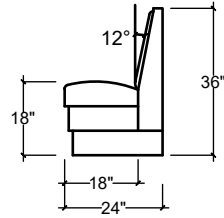

MAINTAINING STANDARD DEPTH-  
24" OA/ 18" SEAT DEPTH  
 (PITCH VARIES)

MAINTAINING PITCH OF BACK  
(REQUIRES ALTERING OVERALL  
DEPTH BASED ON HEIGHT)

THIS INFORMATION IS BASED ON ESTIMATIONS. UPHOLSTERED PRODUCT DOES HAVE SOME VARIATION DUE TO THE STYLING AND/ OR INTERIOR CONSTRUCTION. THIS IS TO BE USED AS A GENERAL GUIDELINE ONLY.